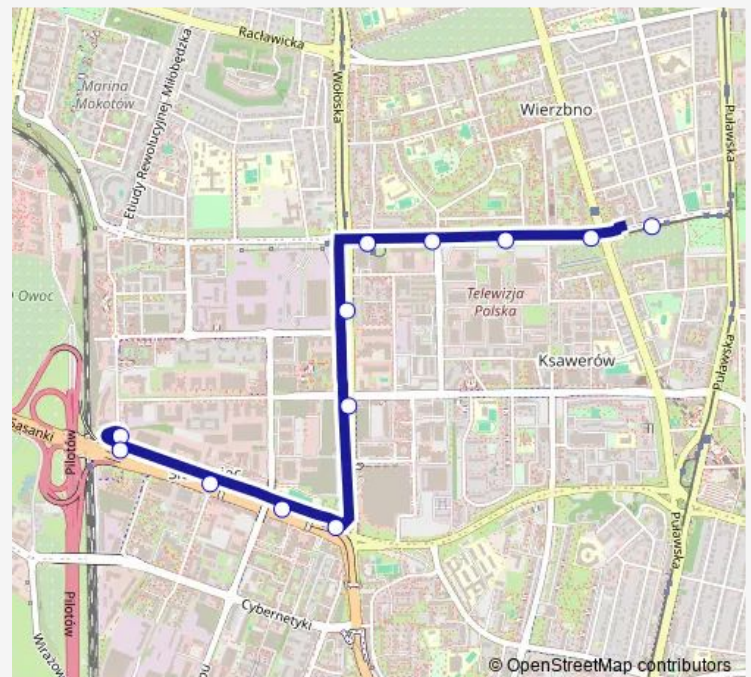

Sunday —

Route info

Direction: PKP Służewiec 14

Stops: 12

Trip Duration: 0 hour 13 min

Direction

PKP Służewiec 14 — Woronicza 10

8 stops

Wednesday 04:52-21:58

Thursday 04:52-21:58

Friday 04:52-21:58

Saturday —

Sunday —

Route info

Direction: Metro Wierzbno 04

Stops: 10

Trip Duration: 0 hour 12 min

Direction

Metro Wierzbno 04 — Woronicza 10

4 stops

[Open route schedule](#)

Metro Wierzbno 04

Telewizja Polska 04

Samochodowa 04

Woronicza 10

Route schedule

Metro Wierzbno 04 — Woronicza 10

Monday	18:13-22:37
Tuesday	18:13-22:37
Wednesday	18:13-22:37
Thursday	18:13-22:37
Friday	18:13-22:37
Saturday	—
Sunday	—

Route info

Direction: Metro Wierzbno 04