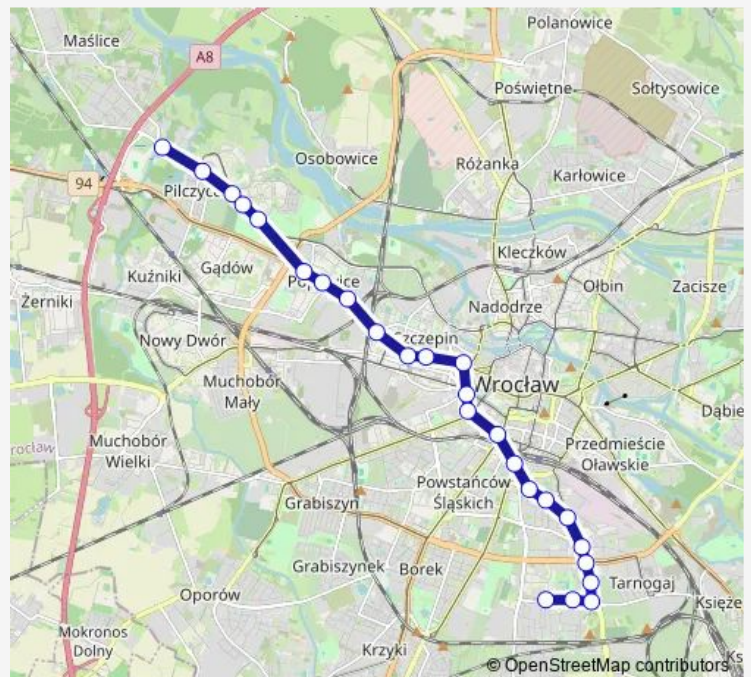

Tram 31

[Go to website](#)

Direction

undefined — undefined

0 stops

[Open route schedule](#)

Route schedule

undefined — undefined

Monday 19:33-23:33

Tuesday 18:44-23:35

Wednesday 18:44-23:35

Thursday 18:44-23:35

Friday 18:44-23:35

Saturday 22:55-23:35

Sunday 22:55-23:35

Route info

Direction:

Stops: 0

Trip Duration: – min

Direction

Stadion Wrocław (Królowiecka) — Gaj

25 stops

[Open route schedule](#)

Stadion Wrocław (Królowiecka)