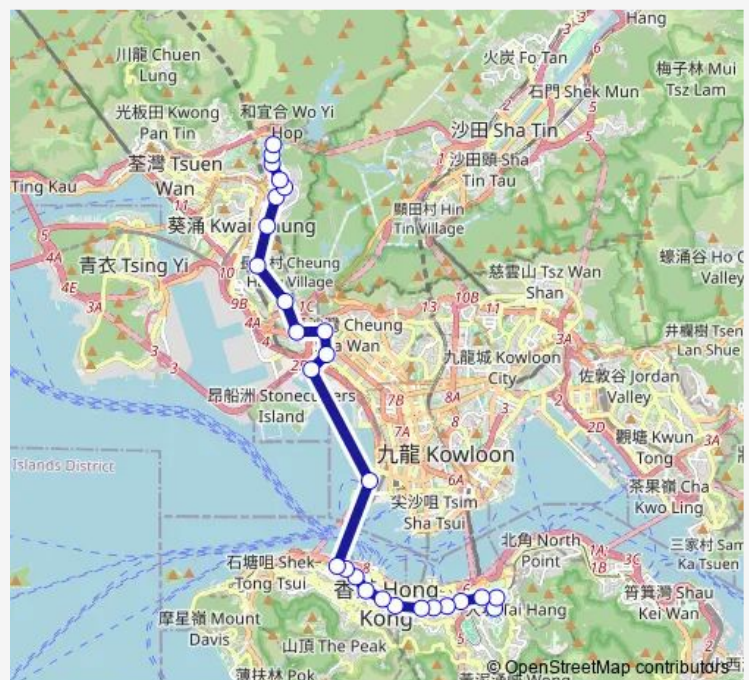

Route schedule

[Kmb] Causeway BAY (Cotton Path) BUS Terminus —
 [Kmb] LEI MUK Shue BUS Terminus[[Lwb] LEI MUK Shue
 BUS Terminus

Monday	18:15
Tuesday	18:15
Wednesday	18:15
Thursday	18:15
Friday	18:15
Saturday	—
Sunday	—

Route info

Direction: [Kmb] Causeway BAY (Cotton Path) BUS Terminus

Stops: 27

Trip Duration: 1 hour 16 min

[Ctb] Golden Tower, DES Voeux Road Central[[Kmb+Ctb] Rumsey Street/
Golden Tower, DES Voeux Road Central[[Kmb] Sheung WAN Station