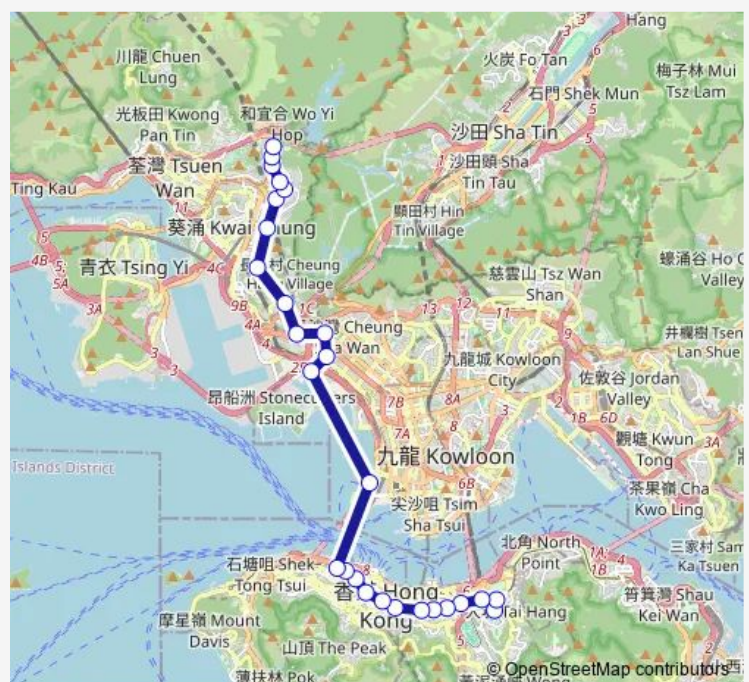

Monday 18:15

Tuesday 18:15

Wednesday 18:15

Thursday 18:15

Friday 18:15

Saturday —

Sunday —

Route info

Direction: [Kmb] Causeway BAY (Cotton Path) BUS Ter-
minus

Stops: 27

Trip Duration: 1 hour 23 min

[Ctb] Golden Tower, DES Voeux Road Central[[Kmb+Ctb] Rumsey Street/
Golden Tower, DES Voeux Road Central[[Kmb] Sheung WAN Station