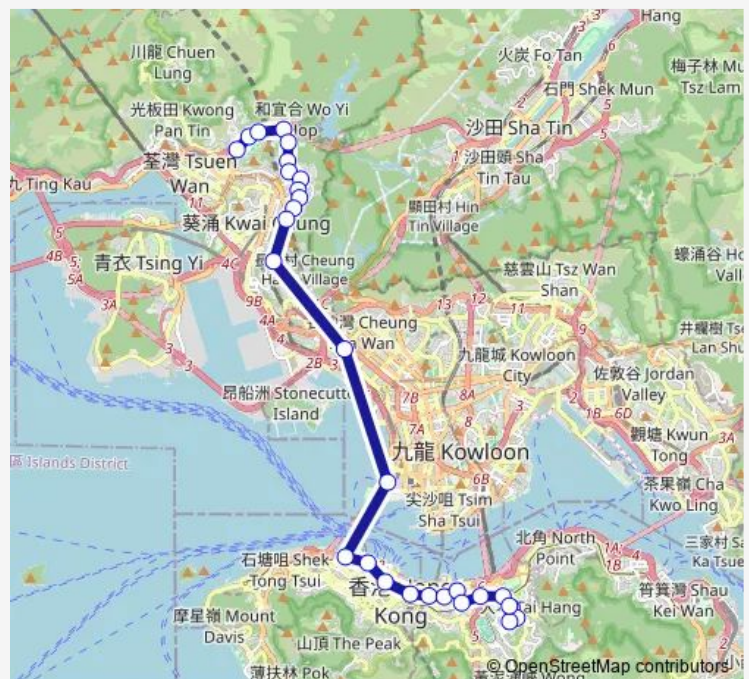

Route schedule

[Kmb] Shek WAI KOK BUS Terminus — [Kmb] Causeway BAY (Cotton Path) BUS Terminus

Monday 07:00-08:05

Tuesday 07:00-08:05

Wednesday 07:00-08:05

Thursday 07:00-08:05

Friday 07:00-08:05

Saturday 07:05-08:05

Sunday —

Route info

Direction: [Kmb] Shek WAI KOK BUS Terminus

Stops: 29

Trip Duration: 1 hour 25 min

■ 936A — Tsuen WAN (Shek WAI KOK) - Causeway BAY (Cotton Path) BusMaps

Near HK Macau Ferry Pier, Sheung WAN (Departure During THE Period From 7.00 P.M. TO 7.00 A.M.)