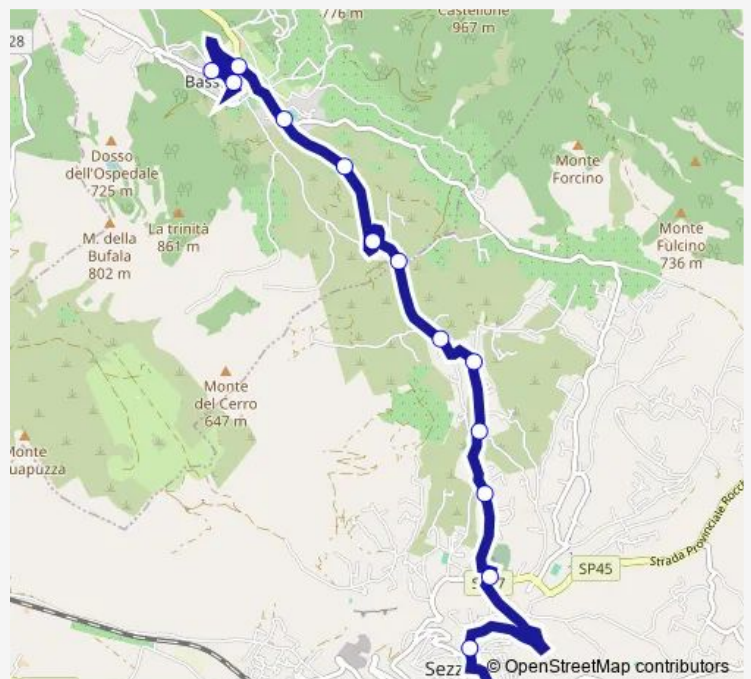

Bassiano via dei Martiri # f2628

Route schedule

Sezze Piagge Marine # f3142 — Bassiano via dei Martiri # f2628

Monday 10:15-15:45

Tuesday 10:15-15:45

Wednesday 10:15-15:45

Thursday 10:15-15:45

Friday 10:15-15:45

Saturday 06:50-10:10

Sunday —

Route info

Direction: Sezze Piagge Marine # f3142

Stops: 14

Trip Duration: 0 hour 25 min

Bus time schedules and route maps are available in an offline PDF at busmaps.com. Use the busmaps.com website to see live bus times, train schedule or subway schedule, and step-by-step directions for all public transit in Bassiano