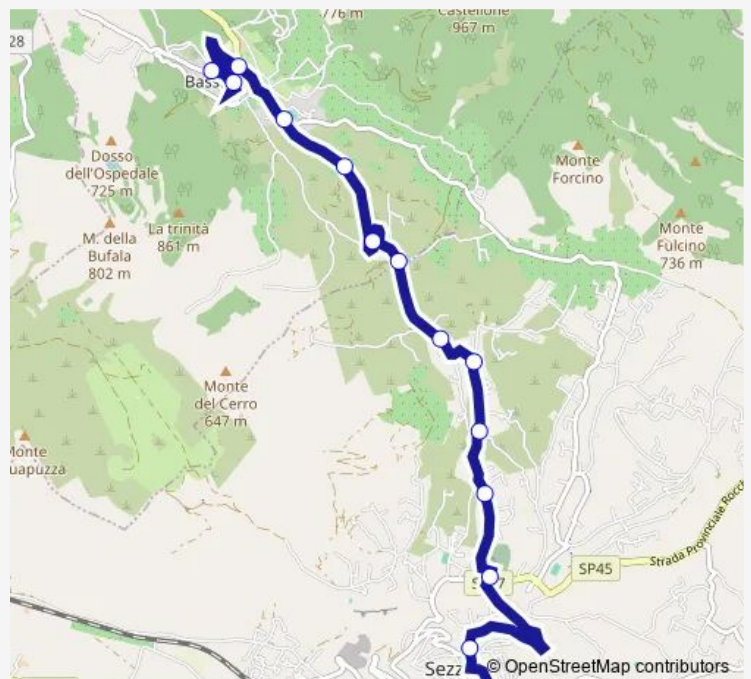

Bassiano via dei Martiri # f2628

Route schedule

Sezze Piagge Marine # f3142 — Bassiano via dei Martiri # f2628

Monday 10:15-15:45

Tuesday 10:15-15:45

Wednesday 10:15-15:45

Thursday 10:15-15:45

Friday 10:15-15:45

Saturday 06:50-10:10

Sunday —

Route info

Direction: Sezze Piagge Marine # f3142

Stops: 14

Trip Duration: 0 hour 25 min

Bus time schedules and route maps are available in an offline PDF at busmaps.com. Use the busmaps.com website to see live bus times, train schedule or subway schedule, and step-by-step directions for all public transit in Bassiano