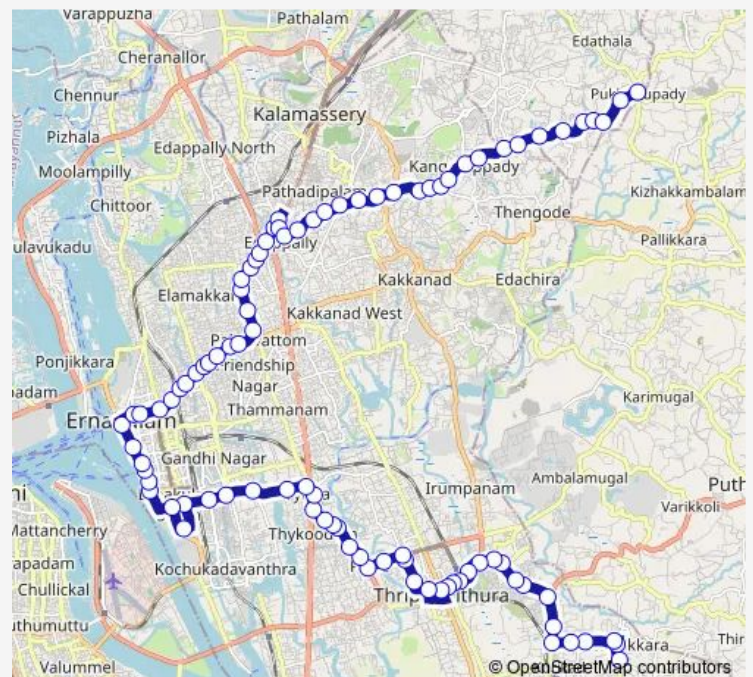

Thursday 06:00

Friday 06:00

Saturday 06:00

Sunday 06:00

Route info

Direction: Chottanikkara

Stops: 91

Trip Duration: 1 hour 51 min