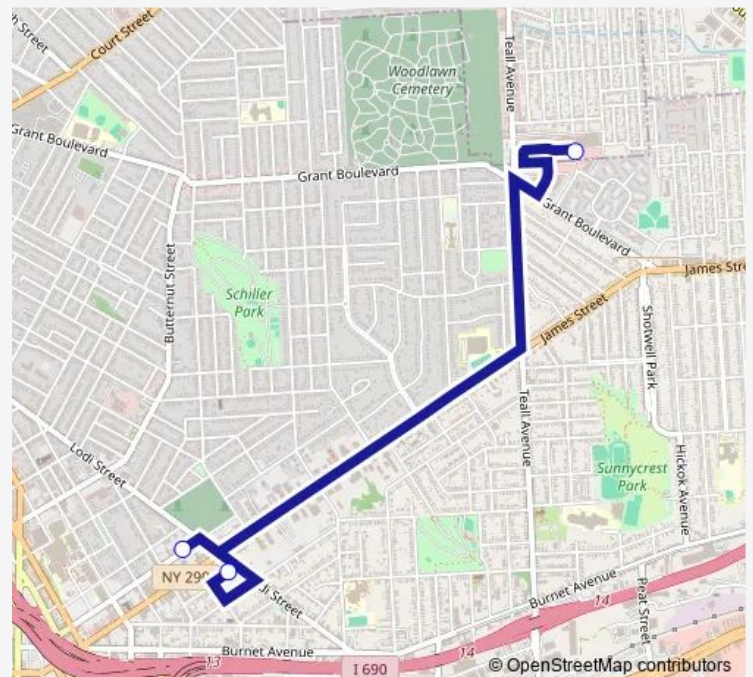

Bus Sy 92 Tops Shoppers

[Go to website](#)

Direction

Shop City — Villa Scalabrini

3 stops

[Open route schedule](#)

Shop City

Regency Tower Apts

Villa Scalabrini

Route schedule

Shop City — Villa Scalabrini

Monday	—
Tuesday	10:40
Wednesday	10:40
Thursday	—
Friday	—
Saturday	—
Sunday	—

Route info

Direction: Shop City

Stops: 3

Trip Duration: 0 hour 20 min

■ Sy 92 — Tops Shoppers

BusMaps

Direction

Malta Manor — Tops Airport Plaza

4 stops

[Open route schedule](#)

Malta Manor

Malta House Apts

Trip Duration: 0 hour 15 min

Direction

Tops Airport Plaza — Malta Manor

4 stops

[Open route schedule](#)

Tops Airport Plaza

Centerville Court Apts

Malta House Apts