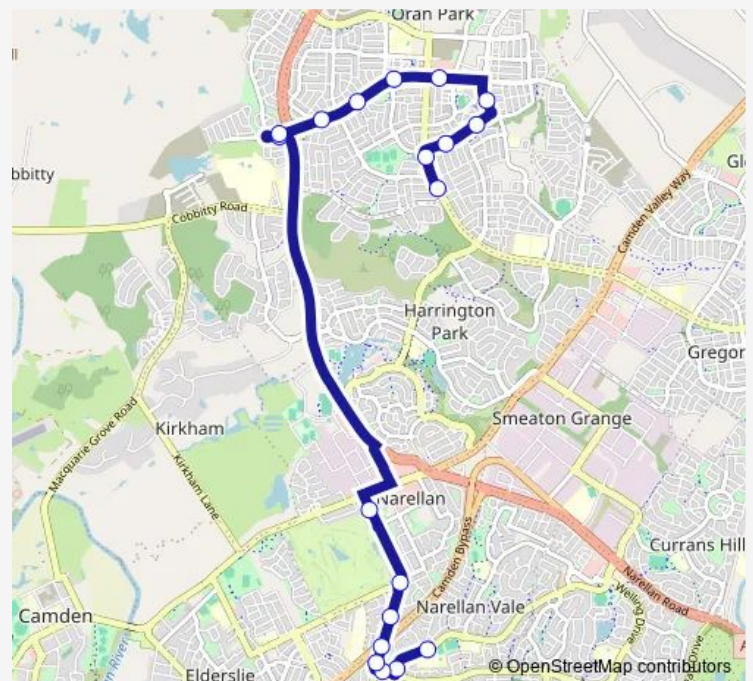

Waterworth Dr At Throsby Dr

Welling Dr Before Richardson Rd

Richardson Rd After Antoinette Av

Richardson Rd Opp Glenlee Reserve

Richardson Rd Opp Narellan Community Preschool

Richardson Rd Opp Mowatt St

Yandelora School, Richardson Rd

South Cct After Perkins Dr

South Cct Opp Gibson St

Oran Park Dr After South Cct

Oran Park Dr Opp Dan Cleary Dr

Route schedule

Elizabeth Macarthur High School, Waterworth Dr — Oran Park Dr Opp Dan Cleary Dr

Monday	15:20
Tuesday	15:20
Wednesday	15:20
Thursday	15:20
Friday	—
Saturday	—
Sunday	—

Route info

Direction: Elizabeth Macarthur High School, Waterworth Dr

Stops: 19

Trip Duration: 0 hour 25 min

6578 — Elizabeth Macarthur HS to Oran Park

6578 School Bus time schedules and route maps are available in an offline PDF at [busmaps.com](https://busmaps.com). Use the [busmaps.com](https://busmaps.com) website to see live bus times, train schedule or subway schedule, and step-by-step directions for all public transit in Liverpool