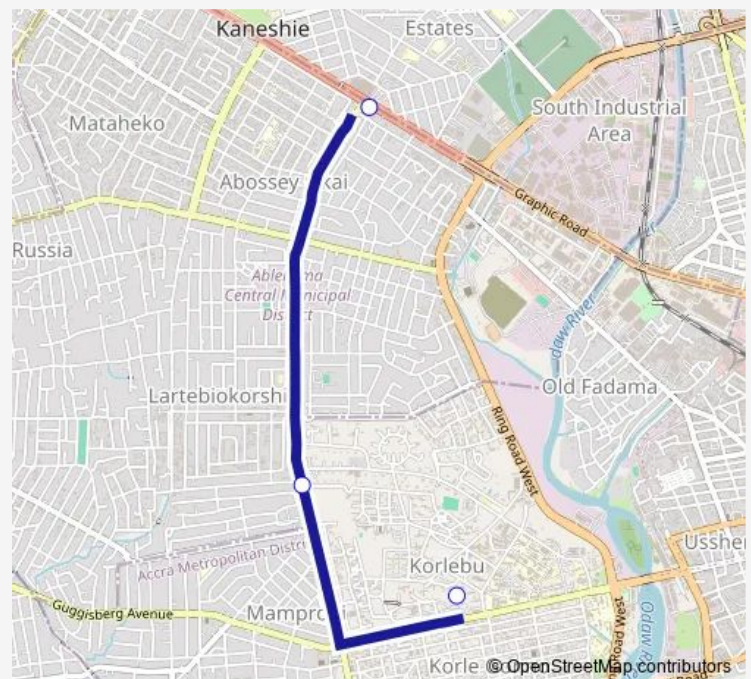

Bus 291A Kaneshie Mkt Cmplx to Korle Bu Station

[Go to website](#)

Direction

Terminal Kaneshie Mkt Cmplx — Terminal Korle Bu Station

3 stops

[Open route schedule](#)

Terminal Kaneshie Mkt Cmplx

Korle Bu Junction 2

Terminal Korle Bu Station

Route schedule

Terminal Kaneshie Mkt Cmplx — Terminal Korle Bu Station

Monday	10:06
Tuesday	10:06
Wednesday	10:06
Thursday	10:06
Friday	10:06
Saturday	10:06
Sunday	10:06

Route info

Direction: Terminal Kaneshie Mkt Cmplx

Stops: 3

Trip Duration: 0 hour 13 min

■ 291A — Kaneshie Mkt Cmplx to Korle Bu Station

291A Bus time schedules and route maps are available in an offline PDF at busmaps.com. Use the busmaps.com website to see live bus times, train schedule or subway schedule, and step-by-step directions for all public transit in Accra