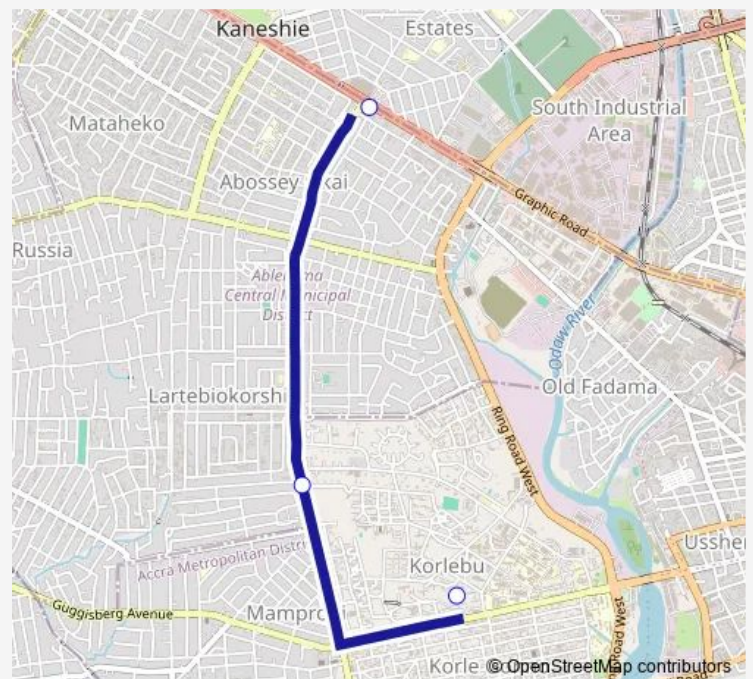

Bus 291a Kaneshie Mkt Cmplx to Korle Bu Station

[Go to website](#)

Direction

Terminal Kaneshie Mkt Cmplx — Terminal Korle Bu Station

3 stops

[Open route schedule](#)

Terminal Kaneshie Mkt Cmplx

Korle Bu Junction 2

Terminal Korle Bu Station

Route schedule

Terminal Kaneshie Mkt Cmplx — Terminal Korle Bu Station

Monday	10:06
Tuesday	10:06
Wednesday	10:06
Thursday	10:06
Friday	10:06
Saturday	10:06
Sunday	10:06

Route info

Direction: Terminal Kaneshie Mkt Cmplx

Stops: 3

Trip Duration: 0 hour 13 min

■ 291a — Kaneshie Mkt Cmplx to Korle Bu Station

291a Bus time schedules and route maps are available in an offline PDF at busmaps.com. Use the busmaps.com website to see live bus times, train schedule or subway schedule, and step-by-step directions for all public transit in Accra