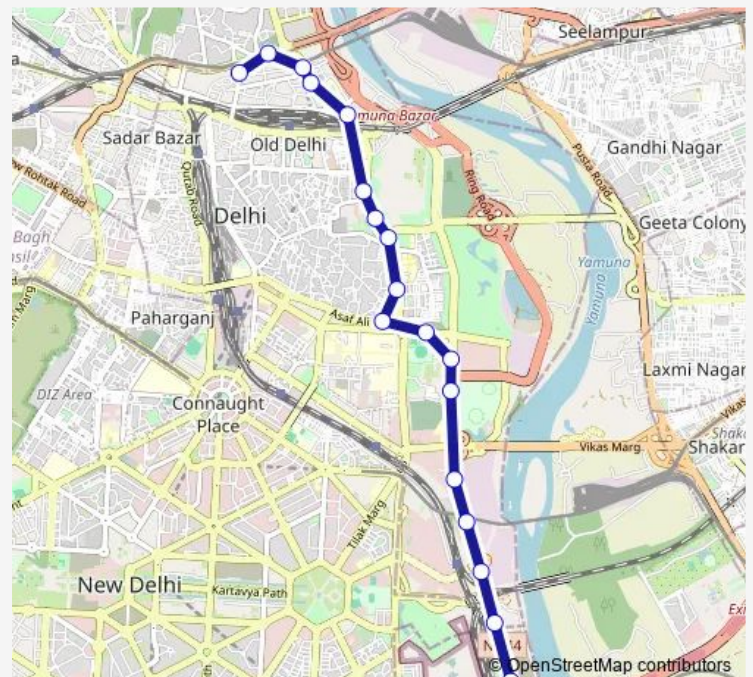

Mori Gate Terminal

Route schedule

Millennium Depot Gate 4/5 — Mori Gate Terminal

Monday 04:17-07:59

Tuesday 04:17-07:59

Wednesday 04:17-07:59

Thursday 04:17-07:59

Friday 04:17-07:59

Saturday 04:17-07:59

Sunday 04:17-07:59

Route info

Direction: Millennium Depot Gate 4/5

Stops: 19

Trip Duration: 0 hour 35 min

■ 261mstdown

BusMaps