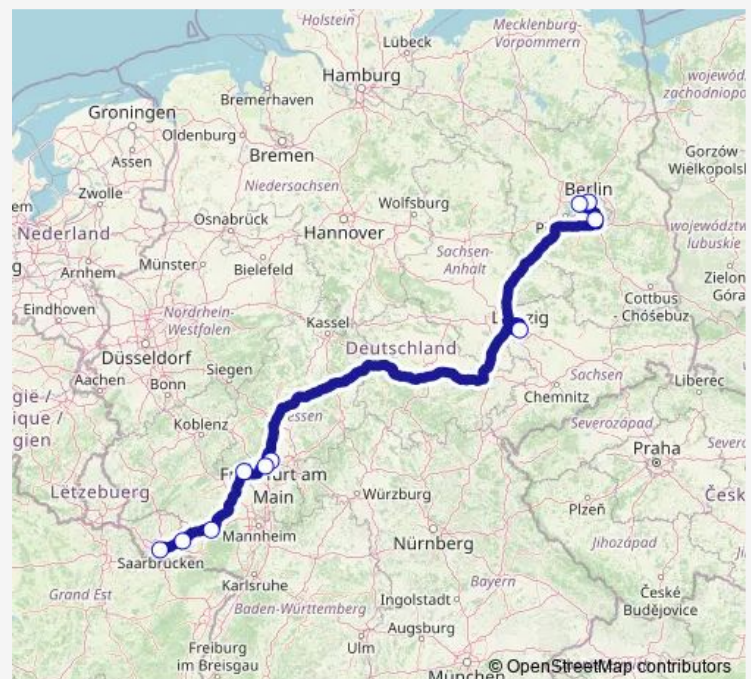

Bus FlixBus N13 Berlin - Frankfurt - Saarbrücken

[Go to website](#)

Direction

Berlin Alexanderplatz — Saarbrücken bus station (Dudweilerstraße)

10 stops

[Open route schedule](#)

Berlin Alexanderplatz

Berlin central bus station

Berlin Airport BER (Berlin Brandenburg), Terminal 1/2

Leipzig central train station

Frankfurt central train station

Frankfurt Airport (P36, Terminal 1)

Mainz central train station (exit West)

Kaiserslautern central train station

Homburg (Saar) central train station

Saarbrücken bus station (Dudweilerstraße)

Route schedule

Berlin Alexanderplatz — Saarbrücken bus station (Dudweilerstraße)

Monday	19:20-20:20
Tuesday	19:20
Wednesday	19:20-20:20
Thursday	19:20-20:20
Friday	19:20-20:20
Saturday	19:20-20:20
Sunday	19:20-20:20

Route info

Direction: Berlin Alexanderplatz

Stops: 10

Trip Duration: 11 hour 45 min

Direction

Saarbrücken bus station (Dudweilerstraße) — Berlin Alexanderplatz

10 stops

[Open route schedule](#)