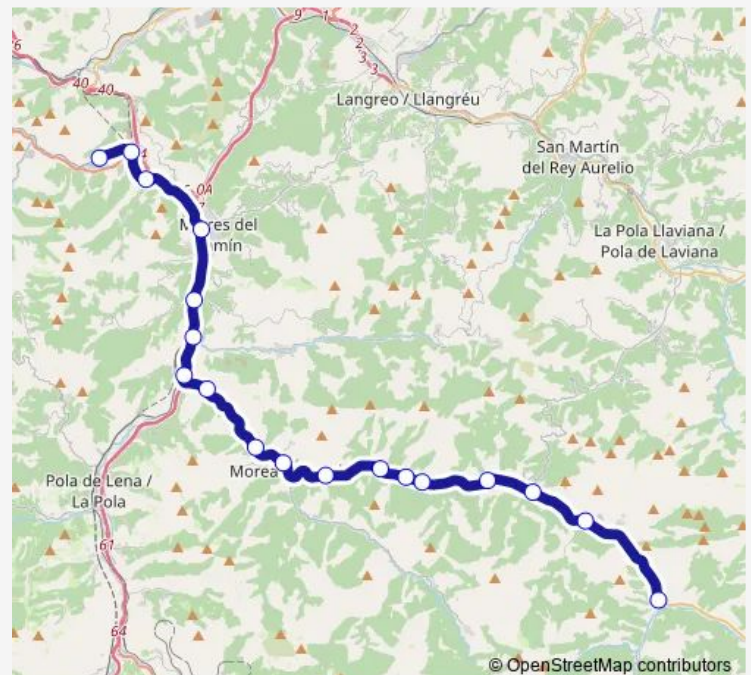

Oyanco/Apdro.

San Antonio

Piñeres

Corigos

Santa Ana

Cabañaquinta

Levinco/Apdro.

Collanzo

Route schedule

Baiña — Collanzo

Monday	06:40-22:25
Tuesday	06:40-22:25
Wednesday	06:40-22:25
Thursday	06:40-22:25
Friday	06:40-22:25
Saturday	06:40-22:25
Sunday	06:40-22:25

Route info

Direction: Baiña

Stops: 18

Trip Duration: 0 hour 53 min

Caudal-Aller

BusMaps

Direction

Collanzo — Baiña

18 stops

[Open route schedule](#)

Collanzo

Levinco/Apdro.

Cabañaquinta

Santa Ana

Corigos

Piñeres

San Antonio

Oyanco/Apdro.

Moreda