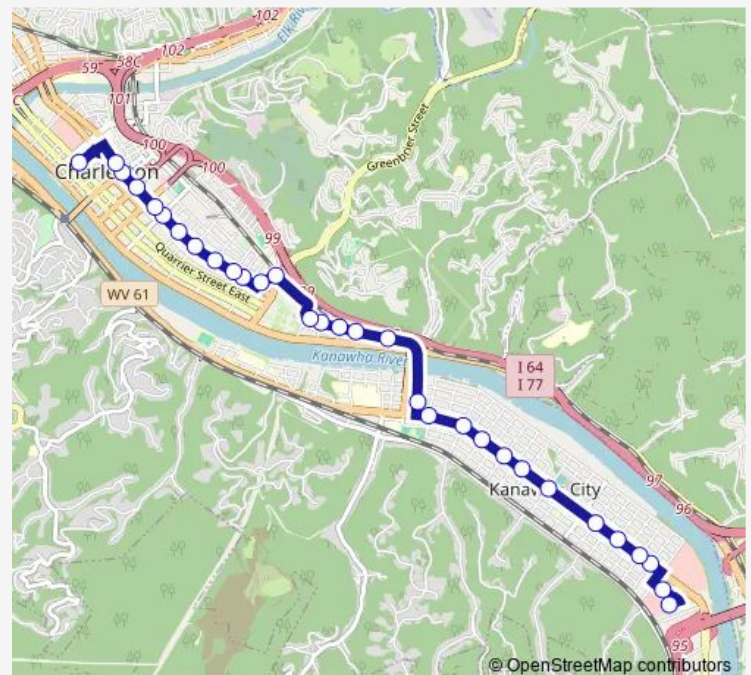

Saturday 06:05-19:00

Sunday —

Route info

Direction: Shops @ Kanawha Mall

Stops: 31

Trip Duration: 0 hour 25 min

2kc — Kanawha City

Wash & Nancy St

City Center

Direction

City Center — City Center

2 stops

[Open route schedule](#)

City Center

City Center

Route schedule

City Center — City Center

Monday	10:24
Tuesday	10:24
Wednesday	10:24
Thursday	10:24
Friday	10:24
Saturday	10:24
Sunday	—

Route info

Direction: City Center

Stops: 2

Trip Duration: 0 hour 1 min

Direction

Garage — Shops @ Kanawha Mall

Sunday —

Route info

Direction: City Center

Stops: 32

Trip Duration: 0 hour 23 min

Maccorkle & 47th St

Maccorkle & 51st St

Maccorkle & 53rd St