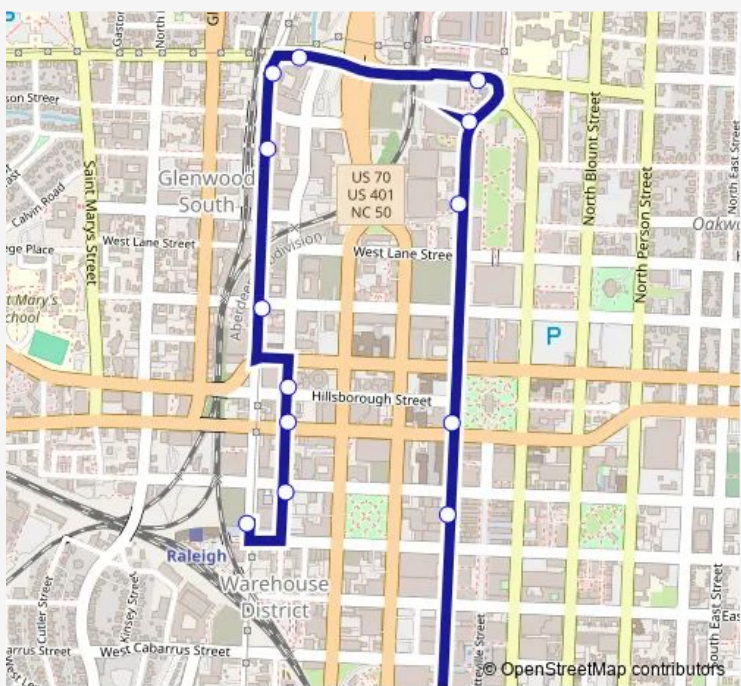

# Bus RLine Downtown Circulator

[Go to website](#)

**Direction**  
 Raleigh Union Station — Raleigh Convention Center (R13)  
 14 stops  
[Open route schedule](#)

- Raleigh Union Station
- Harrington St at Hargett St (R15)
- Harrington St at Hillsborough St
- Harrington St at Hillsborough St
- West St at Jones St
- West St at Tucker St
- West St at Peace St
- Peace St at West St
- Peace St at Vaughn Ct
- Salisbury St at Parking Deck
- Salisbury St at Lane St
- Salisbury St at W Morgan St
- Salisbury St at Martin St
- Raleigh Convention Center (R13)

Route schedule  
 Raleigh Union Station — Raleigh Convention Center (R13)

Monday	07:18-23:12
Tuesday	07:18-23:12
Wednesday	07:18-23:12
Thursday	07:18-01:54 <sup>+1</sup>
Friday	07:18-01:54 <sup>+1</sup>
Saturday	07:15-02:00 <sup>+1</sup>
Sunday	13:15-19:45

Route info  
 Direction: Raleigh Union Station  
 Stops: 14  
 Trip Duration: 0 hour 15 min

RLine — Downtown Circulator **BusMaps**

**Direction**

Raleigh Convention Center (R13) — Raleigh Union Station

15 stops

## Route schedule

Raleigh Convention Center (R13) — Raleigh Union Station

Monday 07:00-22:54

Tuesday 07:00-22:54

Wednesday 07:00-22:54

Thursday 07:00-01:36<sup>+1</sup>Friday 07:00-01:36<sup>+1</sup>Saturday 07:00-01:45<sup>+1</sup>