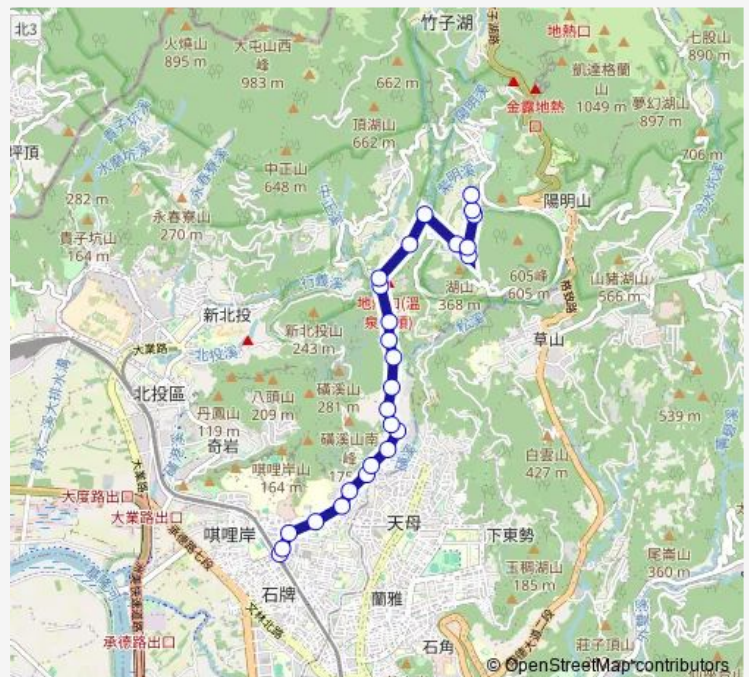

龍鳳谷

頂北投

梅湖

Route schedule

捷運石牌站(東華) — 六窟

Monday 06:00-23:50

Tuesday 06:00-23:50

Wednesday 06:00-23:50

Thursday 06:00-23:50

Friday 06:00-23:50

Saturday 06:00-23:50

Sunday 06:00-23:50

Route info

Direction: 捷運石牌站(東華)

Stops: 26

Trip Duration: 0 hour 20 min

■ 小36 — 捷運石牌站-六窟

吳厝一(橫嶺古道口)

吳厝

湖底路66號

六窟一

六窟

小36 Bus time schedules and route maps are available in an offline PDF at busmaps.com. Use the busmaps.com website to see live bus times, train schedule or subway schedule, and step-by-step directions for all public transit in Taipei