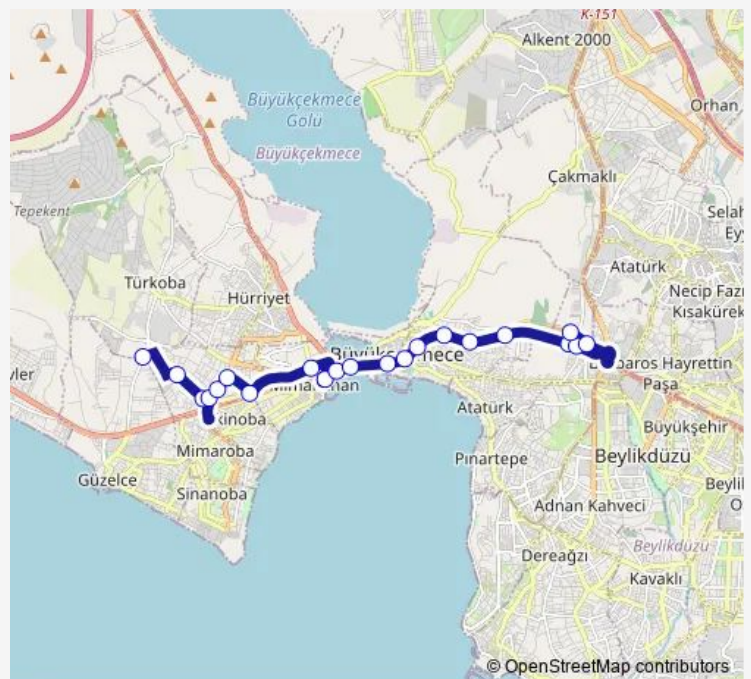

Friday 06:20

Saturday 06:20

Sunday 06:20

**Route info**

Direction: Muratçeşme

Stops: 21

Trip Duration: 0 hour 30 min

■ Büyükçekmece-Muratçeşme — Büyükçekmece - MimarSinan

**BusMaps**

## Direction

Spotcular — Muratçeşme

19 stops

[Open route schedule](#)

Spotcular

D-100 Karayolu

Nutuk Cad.

Büyükçekmece