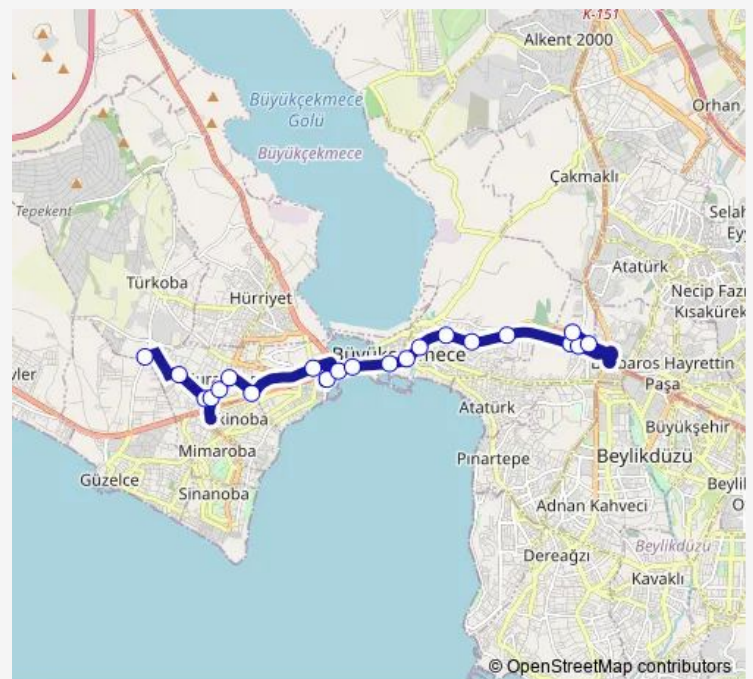

Thursday 06:20

Friday 06:20

Saturday 06:20

Sunday 06:20

Route info

Direction: Muratçeşme

Stops: 21

Trip Duration: 0 hour 30 min

■ BÜYÜKÇEKMECE-MURATÇEŞME — Büyükçekmece - Mimarsinan BusMaps

Direction

Spotcular — Muratçeşme

19 stops

[Open route schedule](#)

Spotcular

D-100 Karayolu

Nutuk Cad.