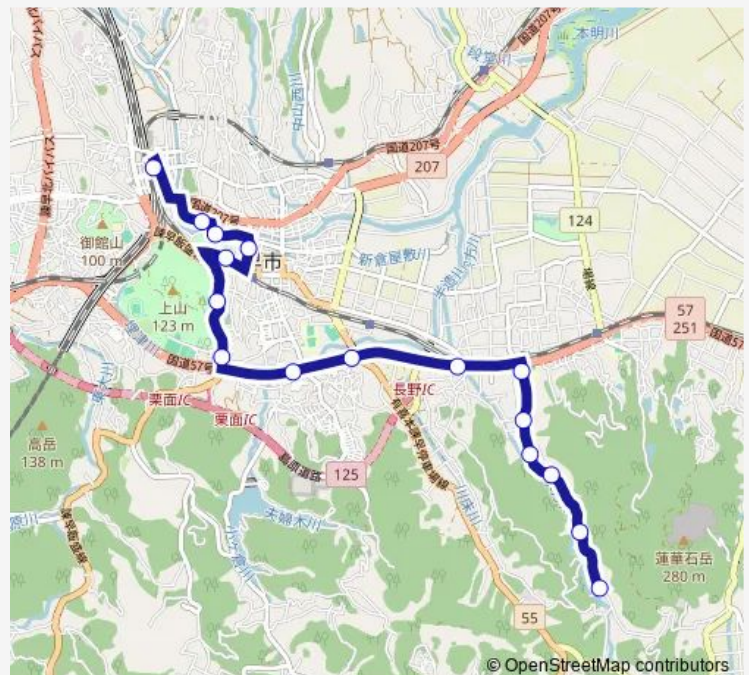

諫早市役所上り

諫早公園上り

天満公園上り

諫早駅前4番おりば

### Route schedule

柳原上り — 諫早駅前4番おりば

Monday —

Tuesday —

Wednesday —

Thursday —

Friday —

Saturday 07:20-13:35

### Route info

Direction: 柳原上り

Stops: 16

Trip Duration: 0 hour 25 min

© OpenStreetMap contributors

■ 諫早駅前 — 諫早駅前上山・諫早市役所

BusMaps

諫早駅前 Bus time schedules and route maps are available in an offline PDF at [busmaps.com](https://busmaps.com). Use the [busmaps.com](https://busmaps.com) website to see live bus times, train schedule or subway schedule, and step-by-step directions for all public transit in Isahaya