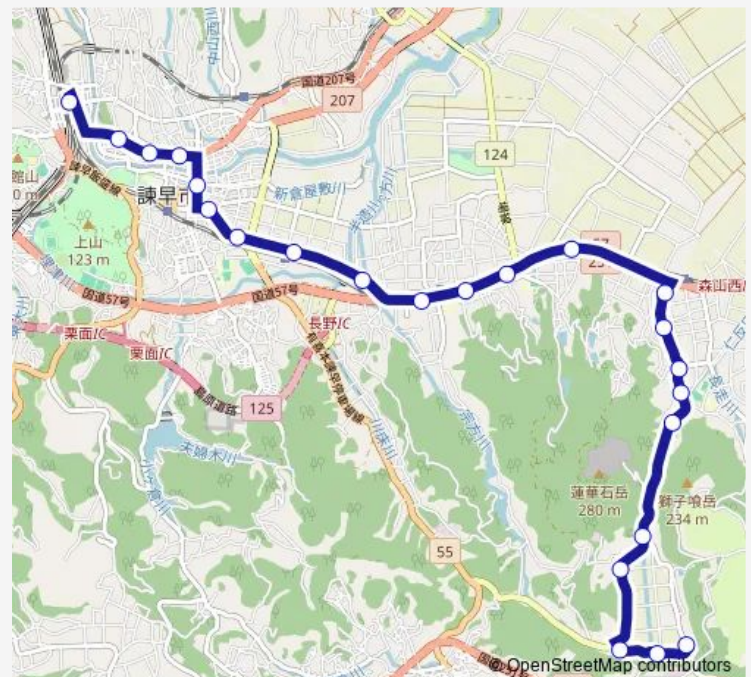

### Route schedule

川口上り — 諫早駅前4番おりば

Monday —

Tuesday —

Wednesday —

Thursday —

Friday —

Saturday 07:12-17:45

### Route info

Direction: 川口上り

Stops: 23

Trip Duration: 0 hour 33 min

■ 諫早駅前

天満町上り

諫早駅前4番おりば

諫早駅前 Bus time schedules and route maps are available in an offline PDF at [busmaps.com](https://busmaps.com). Use the [busmaps.com](https://busmaps.com) website to see live bus times, train schedule or subway schedule, and step-by-step directions for all public transit in Isahaya