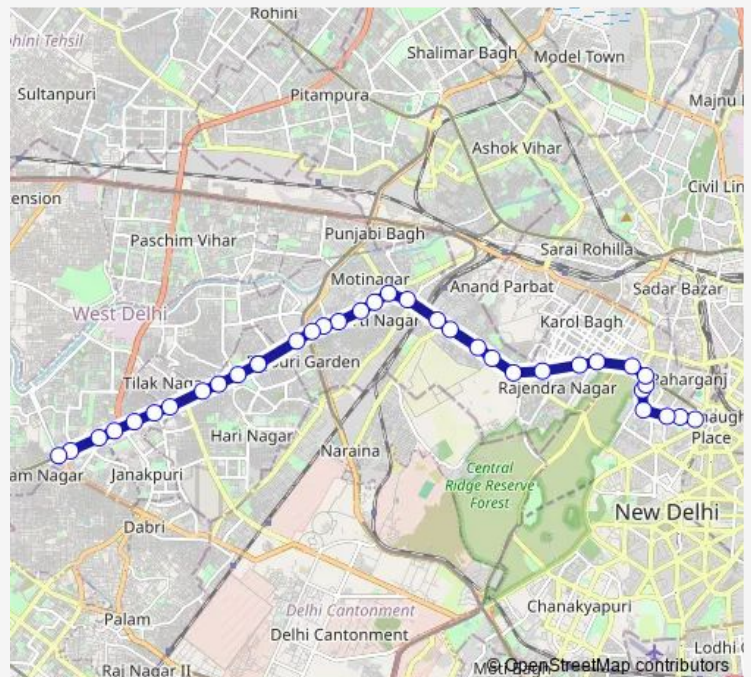

Route schedule

Shivaji Stadium Terminal — Uttam Nagar Terminal

Monday	16:39-19:31
Tuesday	16:39-19:31
Wednesday	16:39-19:31
Thursday	16:39-19:31
Friday	16:39-19:31
Saturday	16:39-19:31
Sunday	16:39-19:31

Route info

Direction: Shivaji Stadium Terminal

Stops: 36

Route Duration: 1 hour 7 min

871aup

BusMaps

Bali Nagar

Raja Garden