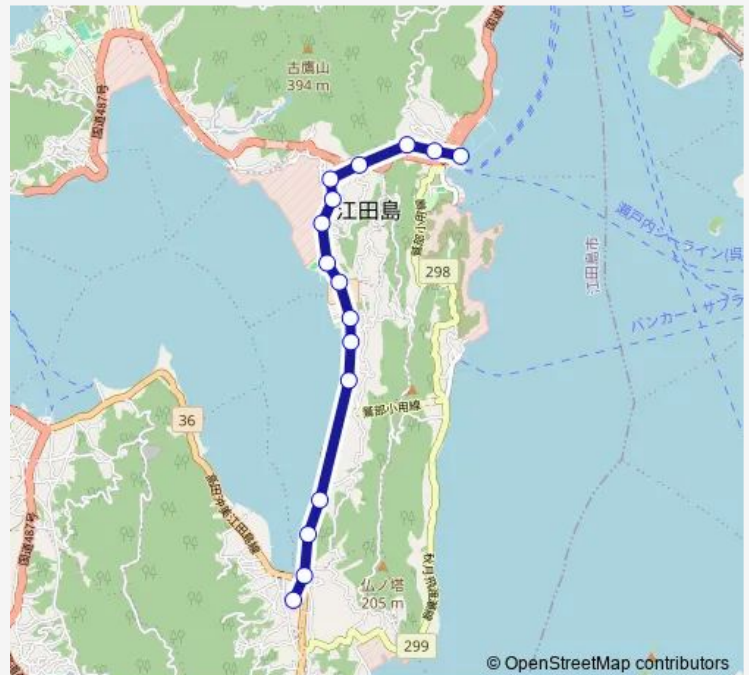

Direction

中継ターミナルゆめタウン前 — 小用

16 stops

[Open route schedule](#)

中継ターミナルゆめタウン前

江南橋

沖平

江田島南部墓苑

鷺部

鷺部中郷

江田島図書館前

山田

江田島小学校前

八幡神社前

向側

第一術科学学校前

世上口

柿の木田

西の谷

小用

Route schedule

中継ターミナルゆめタウン前 — 小用

Monday 05:54-13:05

Tuesday 05:54-13:05

Wednesday 05:54-13:05

Thursday 05:54-13:05

Friday 05:54-13:05

Saturday 05:54-20:11

Sunday 05:54-20:11

Route info

Direction: 中継ターミナルゆめタウン前

Stops: 16

Trip Duration: 0 hour 19 min

© OpenStreetMap contributors