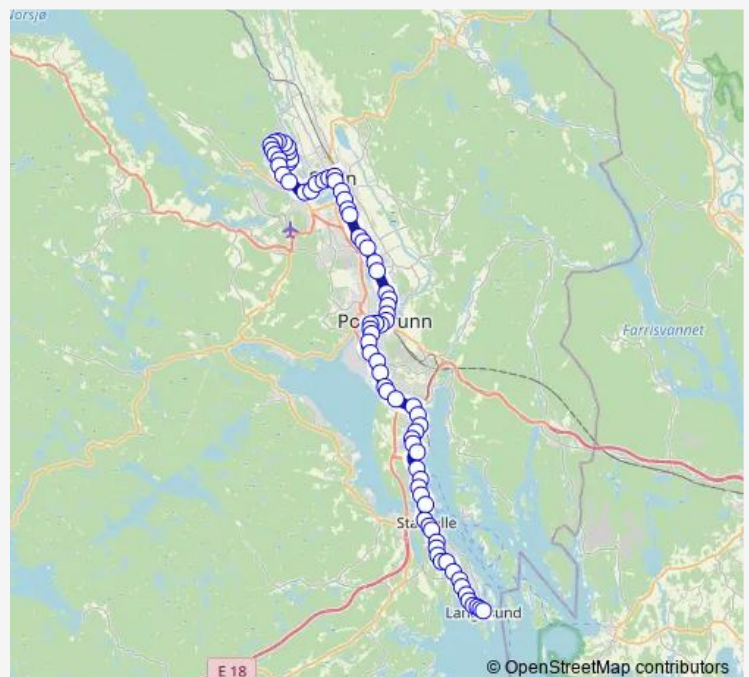

Friday 05:45-23:45

Saturday 06:45-22:45

Sunday 10:15-22:45

Route info

Direction: Langesund torv

Stops: 81

Trip Duration: 1 hour 18 min

■ M1 — Gulset-Skien-Langesund

Tangenvegen

Ørvik

Heistad

Grava

Lundedalen

Løvsjø

Brånan

Skjelsvik knutepunkt