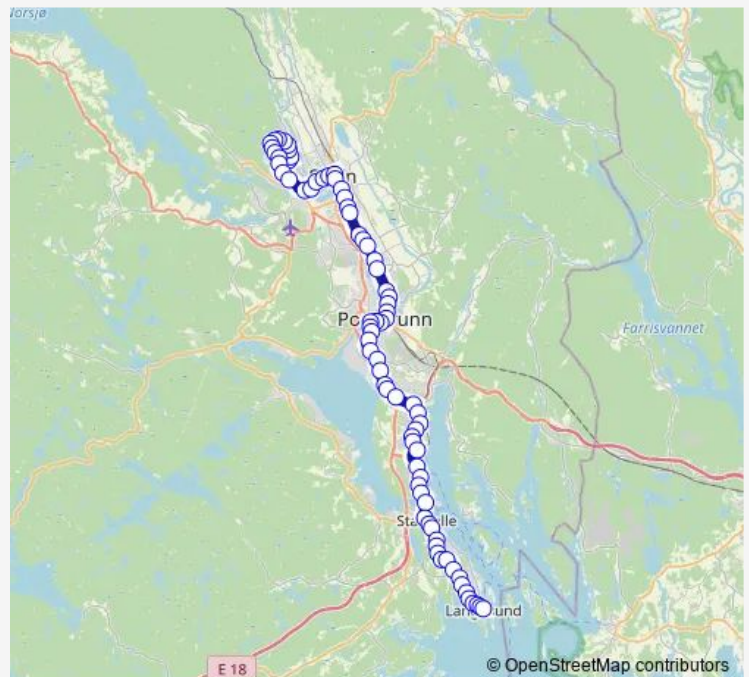

Friday 05:35-23:15

Saturday 06:15-22:15

Sunday 09:15-22:15

Route info

Direction: Langesund torv

Stops: 78

Trip Duration: 1 hour 18 min

■ M1 — Gulset-Skien-Langesund