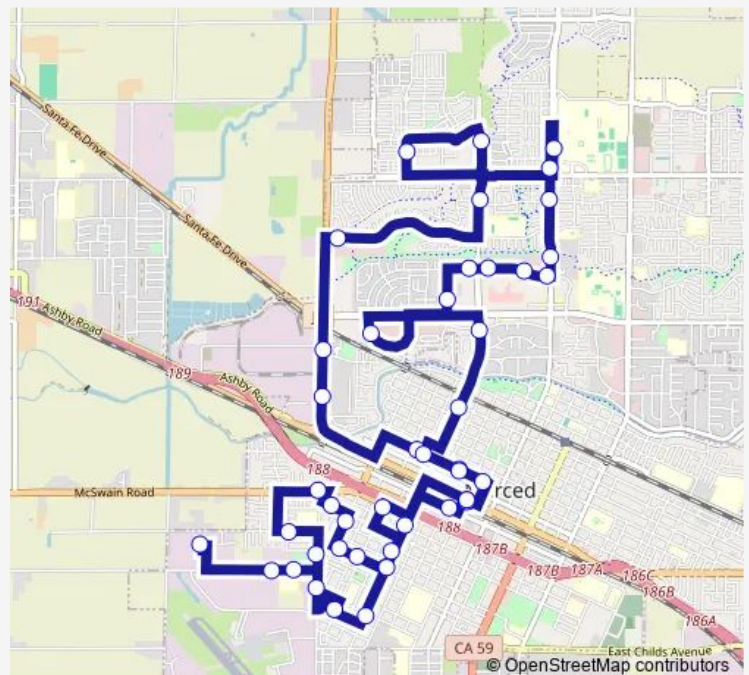

Loughborough @ Village Meadow Apts (westbound)

Meadows @ Olive (southbound)

Wal-Mart (northbound)

Olivewood Dr. @ R St (southbound)

R St @ 23rd St (southbound)

Route schedule

Transpo (Outside) — Transpo (Outside)

Monday 06:11-19:30

Tuesday 06:11-19:30

Wednesday 06:11-19:30

Thursday 06:11-19:30

Friday 06:11-19:30

Saturday 08:08-17:30

Sunday 08:08-17:30

Route info

Direction: Transpo (Outside)

Stops: 45

Trip Duration: 1 hour 15 min

M1 — Merced West

18th St @ S St/ EDD (eastbound)

18th @ P St (eastbound)

18th St @ N St (eastbound)

Merced Transpo (inside)

W 15th @ P St

R St @ 12th St (southbound)

R St @ 10th

R St @ 8th St (southbound)

8th St @ T St (westbound)

8th @ V St (westbound)

V St @ 10th (northbound)

11th @ W St (westbound)