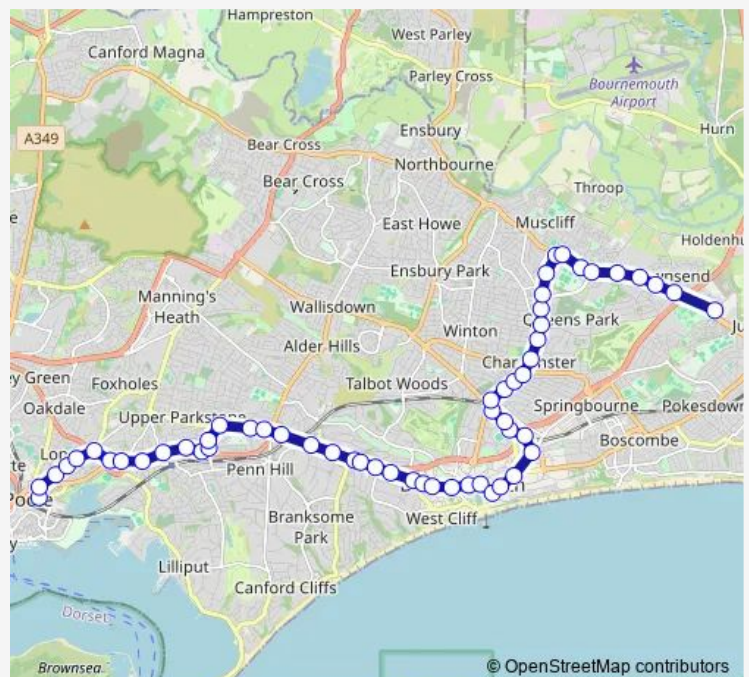

### Direction

Bus Station — Royal Bournemouth Hospital

57 stops

[Open route schedule](#)

- Bus Station
- The George
- Longfleet Road Garage
- Poole Hospital
- Garland Road
- Shah of Persia
- The College
- Willow Park
- Ashley Cross
- Ashley Cross Post Office
- Castle Hill
- Marlborough Road
- St Dunstan Church
- Langdon Road
- Jubilee Road
- Loch Road
- Tennyson Buildings
- Branksome Station
- Tesco
- Eagle Road
- County Gates

### Route schedule

Bus Station — Royal Bournemouth Hospital

Monday	00:30-23:55
Tuesday	00:30-23:55
Wednesday	00:30-23:55
Thursday	00:30-23:55
Friday	00:30-23:55
Saturday	00:30-23:55
Sunday	00:30-23:55

### Route info

Direction: Bus Station

Stops: 57

Trip Duration: 1 hour 3 min

Westbourne Arcade

Grosvenor Road

Netherhall Gardens

Queens Road

## Direction

Royal Bournemouth Hospital — Bus Station

60 stops

[Open route schedule](#)

Royal Bournemouth Hospital

Littledown Centre

Cooper Dean

Mount Pleasant Drive