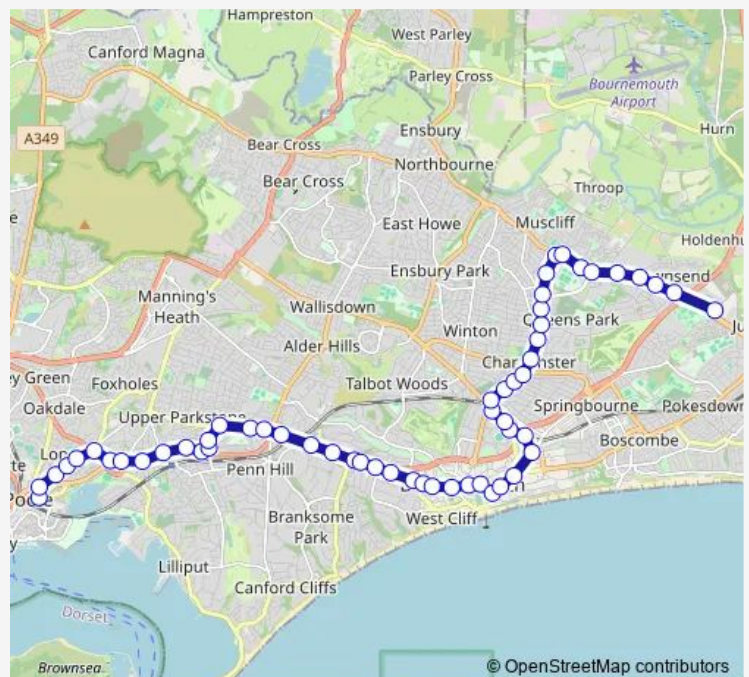

### Direction

Bus Station — Royal Bournemouth Hospital

57 stops

[Open route schedule](#)

- Bus Station
- The George
- Longfleet Road Garage
- Poole Hospital
- Garland Road
- Shah of Persia
- The College
- Willow Park
- Ashley Cross
- Ashley Cross Post Office
- Castle Hill
- Marlborough Road
- St Dunstan Church
- Langdon Road
- Jubilee Road
- Loch Road
- Tennyson Buildings
- Branksome Station
- Tesco
- Eagle Road
- County Gates

### Route schedule

Bus Station — Royal Bournemouth Hospital

Monday	00:30-23:55
Tuesday	00:30-23:55
Wednesday	00:30-23:55
Thursday	00:30-23:55
Friday	00:30-23:55
Saturday	00:30-23:55
Sunday	00:30-23:55

### Route info

Direction: Bus Station

Stops: 57

Trip Duration: 1 hour 12 min

Westbourne Arcade

Grosvenor Road

Netherhall Gardens

Queens Road

## Direction

Royal Bournemouth Hospital — Bus Station

60 stops

[Open route schedule](#)

Royal Bournemouth Hospital

Littledown Centre

Cooper Dean

Mount Pleasant Drive