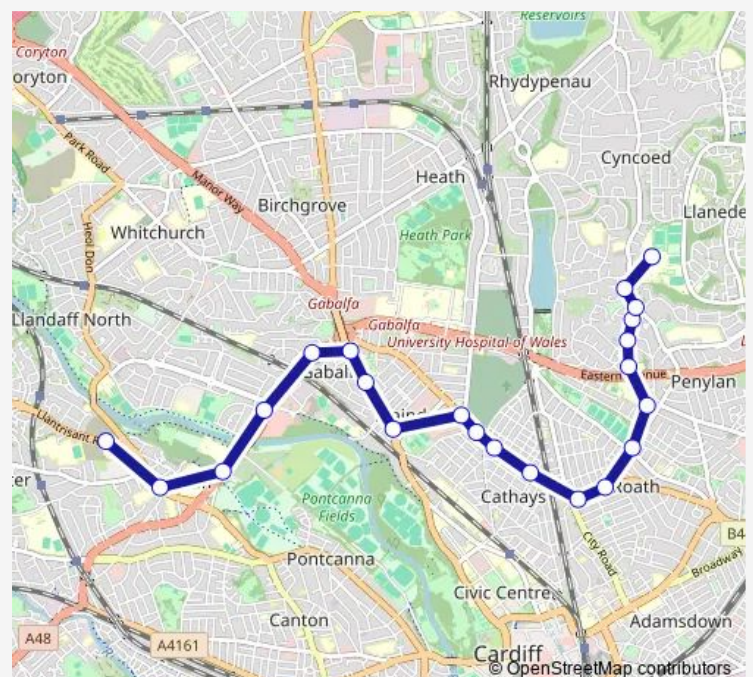

Ty Gwyn School

Ty Gwyn Rd

Cefn Coed Crescent

Route schedule

BBC Studios — Cyncoed Campus

Monday 08:45-20:40

Tuesday 08:45-20:40

Wednesday 08:45-20:40

Thursday 08:45-20:40

Friday 08:45-20:40

Saturday —

Sunday —

Route info

Direction: BBC Studios

Stops: 22

Trip Duration: 0 hour 30 min

M1 — Cardiff Met Cyncoed - Cardiff Met Llandaff via Cathays, Roath

Direction

Cyncoed Campus — Cardiff Met Llandaff

22 stops

[Open route schedule](#)

Cyncoed Campus

Cefn Coed Road

Ty Gwyn Sch

Wednesday 18:35-19:55

Thursday 18:35-19:55

Friday 18:35-19:55

Saturday —

Sunday —

Route info

Direction: Cyncoed Campus

Stops: 24