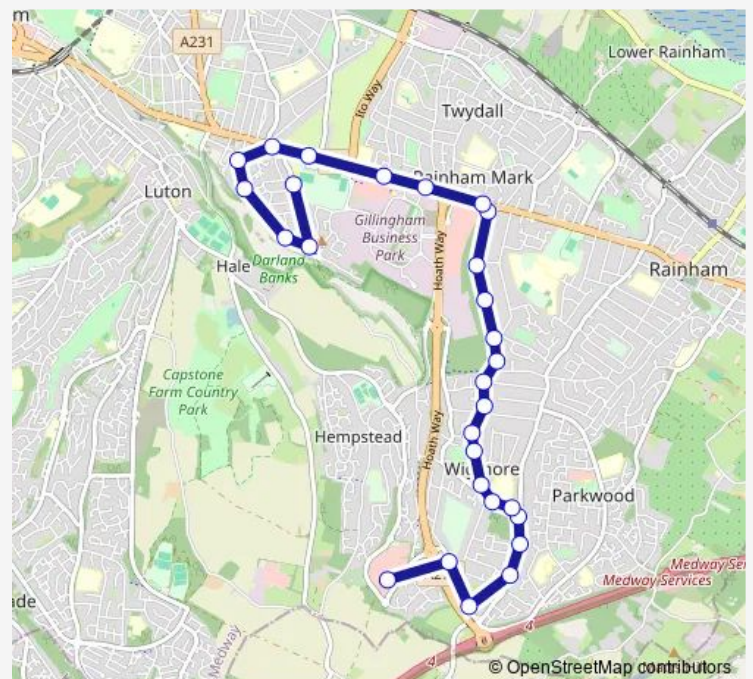

Thursday —

Friday —

Saturday 12:00-13:30

Sunday —

Route info

Direction: Hempstead Valley Shopping Centre

Stops: 28

Trip Duration: 0 hour 19 min

■ M1 — Darland - Hempstead Valley

Woodlands Road South end

Barnsole Road

Beechwood Avenue

Hunters Way West

Windyridge

Hamelin Road

Leyton Avenue

Direction

Beechwood Avenue — Hempstead Valley Shopping Centre

26 stops

[Open route schedule](#)

Beechwood Avenue

Hunters Way West

Windyridge

Hamelin Road

Wednesday —

Thursday —

Friday —

Saturday 10:36-12:16

Sunday —

Route info

Direction: Beechwood Avenue

Stops: 26