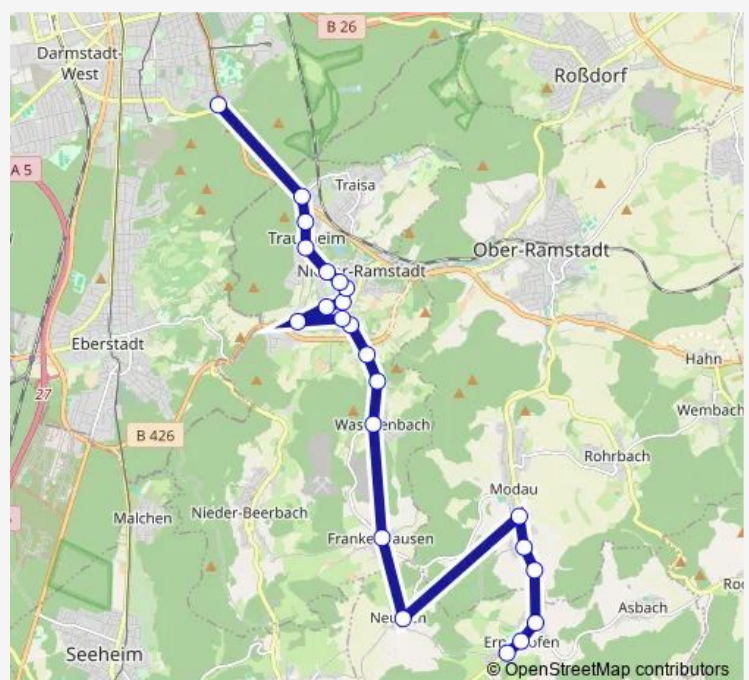

### Route schedule

Darmstadt Böllenfalltor — Ober-Ramstadt-Modau  
Modauhalle

Monday 07:26

Tuesday 07:26

Wednesday 07:26

Thursday 07:26

Friday 07:26

Saturday —

### Route info

Direction: Darmstadt Böllenfalltor

Stops: 18

Trip Duration: 0 hour 29 min

M1