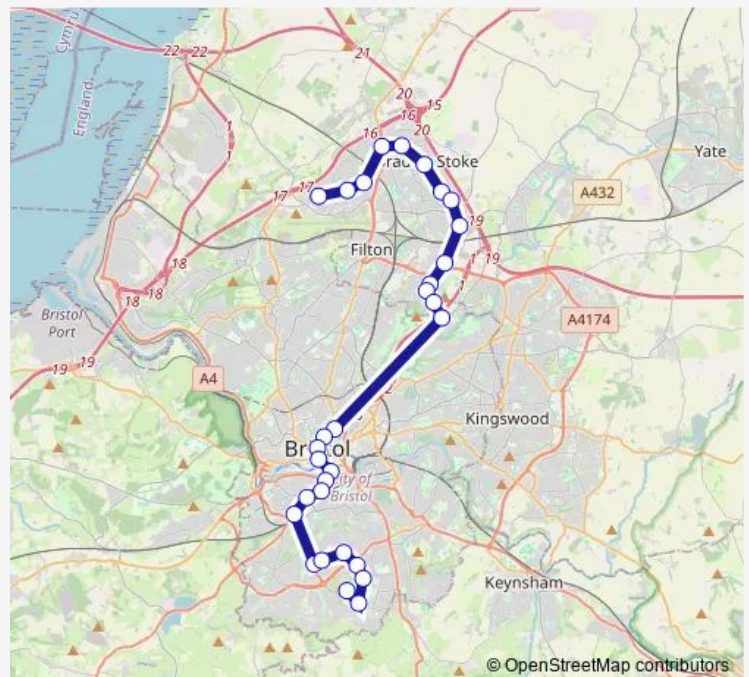

UWE The Gardens

Harry Stoke

Great Stoke

Route schedule

Hengrove Park — Bus Station

Monday 00:00-23:40

Tuesday 00:00-23:40

Wednesday 00:00-23:40

Thursday 00:00-23:40

Friday 00:00-23:40

Saturday 00:00-23:40

Sunday 00:10-23:40

Route info

Direction: Hengrove Park

Stops: 29

Trip Duration: 1 hour 22 min

■ m1 — Cribbs Causeway - Hengrove Park

Great Meadow

Webbs Wood

Willow Brook

Patchway Brook

Aztec West Roundabout

Fire Station

Fir Tree Close

Bus Station

Direction

Bus Station — Hengrove Park

30 stops

[Open route schedule](#)

Bus Station

Fir Tree Close

Fire Station