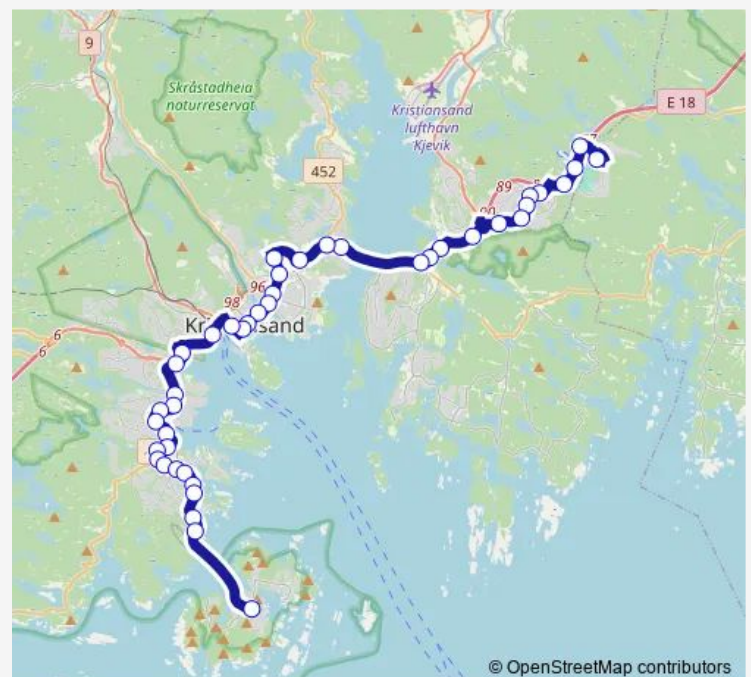

Dyreparken fv. 420

Travparken

Sørlandssenteret øst

Sørlandssenteret vest

Sørlandstunet

Skibåsen

Barstølveien nedre

Timeneskrysset

Østerveien

Lund Torv

Dronningens gate øvre

Route schedule

Ikea Sørlandet — Flekkerøy

Monday	06:16-00:16 ⁺¹
Tuesday	06:16-00:16 ⁺¹
Wednesday	06:16-00:16 ⁺¹
Thursday	06:16-00:16 ⁺¹
Friday	06:16-00:16 ⁺¹
Saturday	07:06-00:06 ⁺¹
Sunday	09:06-00:06 ⁺¹

Route info

Direction: Ikea Sørlandet

Stops: 43

Trip Duration: 0 hour 51 min

© OpenStreetMap contributors

M1 — Flekkerøy - Sørlandsparken

BusMaps

Dronningens gate