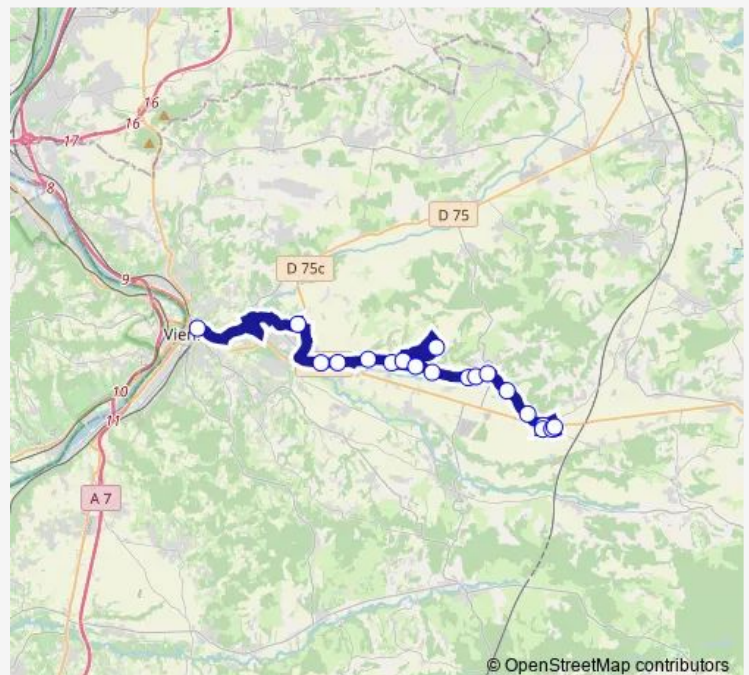

### Route schedule

Nicolas Chorier — Le Clos de la Gare

Monday 15:45-16:50

Tuesday 15:45-16:50

Wednesday —

Thursday 15:45-16:50

Friday 15:45-16:50

Saturday —

### Route info

Direction: Nicolas Chorier

Stops: 19

Trip Duration: 0 hour 45 min

© OpenStreetMap contributors