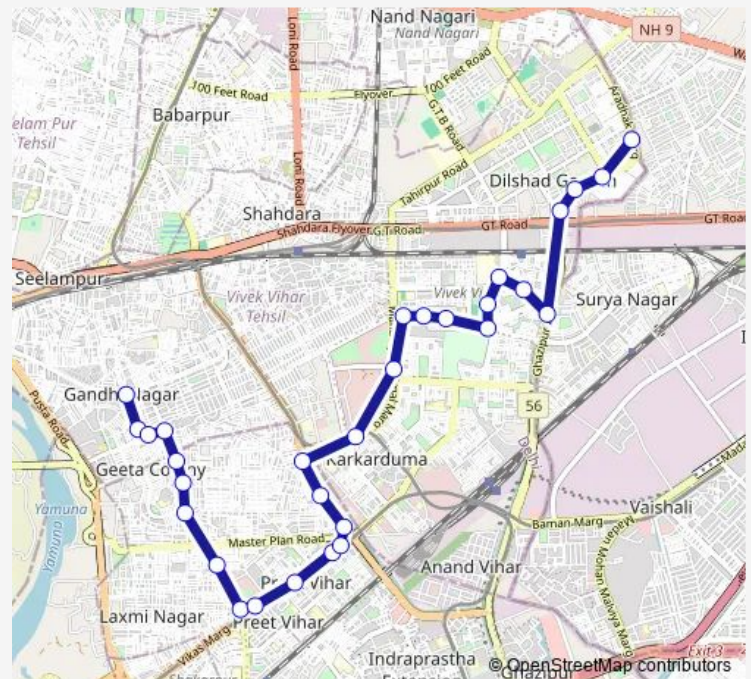

Satyam Enclave / Jhilmil DDA Flats

PS Vivek Vihar

ESI Hospital

Route schedule

Jheel Terminal — New Seema Puri Depot Cluster

Monday 04:56-08:10

Tuesday 04:56-08:10

Wednesday 04:56-08:10

Thursday 04:56-08:10

Friday 04:56-08:10

Saturday 04:56-08:10

Sunday 04:56-08:10

Route info

Direction: Jheel Terminal

Stops: 30

Trip Duration: 0 hour 49 min

■ 336alnkstlup

Vivekanand Mahila College

Vivek Vihar Terminal

Vivek Vihar Iti

Girls School Vivek Vihar

Surya Nagar

Shahdara Border

Jandk Pocket Dilshad Garden

Seemapuri Old

New Seema Puri Depot Cluster

336alnkstlup Bus time schedules and route maps are available in an offline PDF at busmaps.com. Use the busmaps.com website to see live bus times, train schedule or subway schedule, and step-by-step directions for all public transit in Delhi