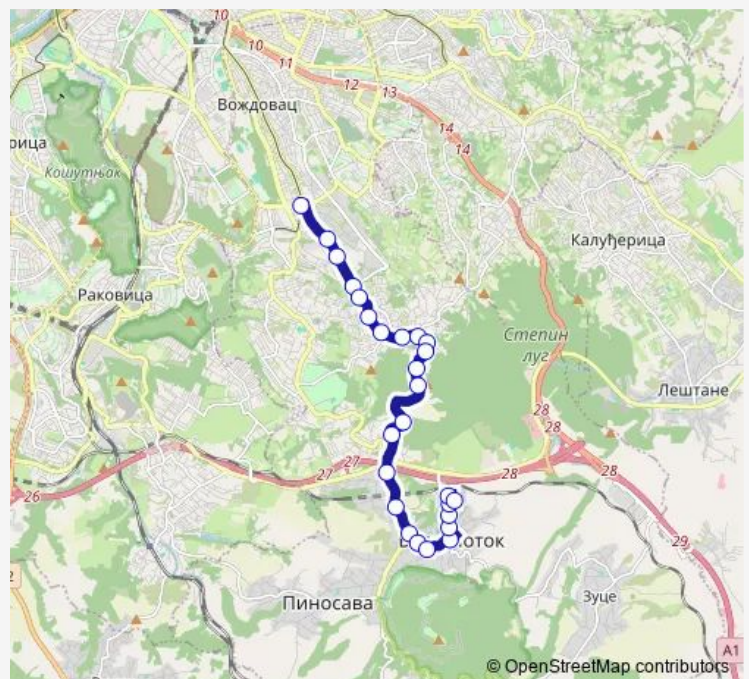

Thursday 04:35-23:25

Friday 04:35-23:25

Saturday 04:35-23:25

Sunday 04:35-23:25

Route info

Direction: Voždovac-Okretnica

Stops: 26

Trip Duration: 0 hour 35 min

Saveza Boraca 1

Pošta

Saveza Boraca

Beli Potok /Naselje Kolonija/

Beli Potok (Igralište)

Direction

Beli Potok (Igralište) — Voždovac-Okretnica

27 stops

Beranska

Milića Marinovića

Route schedule

Beli Potok (Igralište) — Voždovac-Okretnica

Monday 05:10-23:55

Tuesday 05:10-23:55

Wednesday 05:10-23:55

Thursday 05:10-23:55

Friday 05:10-23:55

Saturday 05:10-23:55

Sunday 05:10-23:55

Route info

Direction: Beli Potok (Igralište)

Stops: 27

Trip Duration: 0 hour 35 min

Voždovac