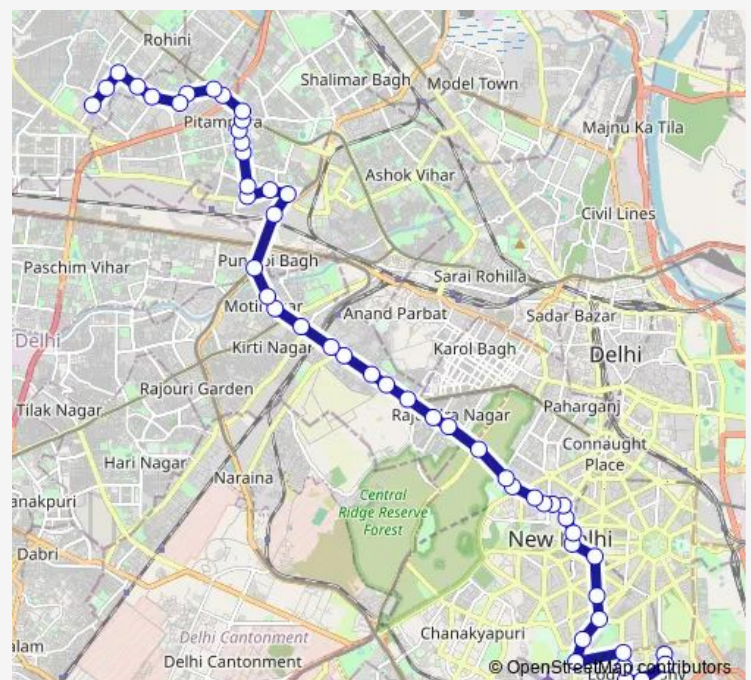

### Route schedule

Sunehari Pulla Depot / Jawaharlal Nehru Stadium Terminal — Rohini Sector-1 Avantika

Monday	09:05-22:10
Tuesday	09:05-22:10
Wednesday	09:05-22:10
Thursday	09:05-22:10
Friday	09:05-22:10
Saturday	09:05-22:10
Sunday	09:05-22:10

### Route info

Direction: Sunehari Pulla Depot / Jawaharlal Nehru Stadium Terminal

Stops: 51

Trip Duration: 1 hour 40 min

■ 970up

Upper Ridge Road

New Rajinder Nagar Post Office

Shankar Road