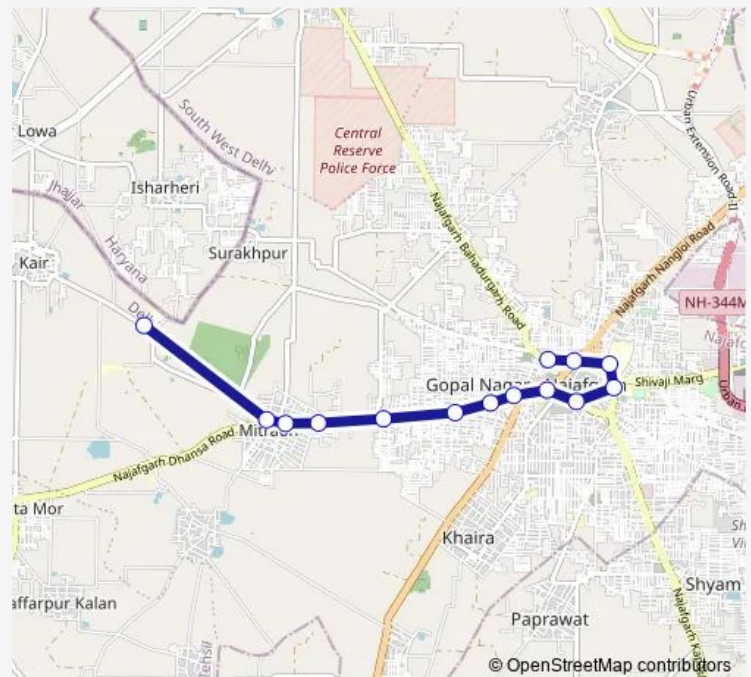

Mitraon Crossing

Mitraon Village

Mitraon Village (Kair Village Road)

Kair Depot

Route schedule

Najafgarh Terminal — Kair Depot

Monday 05:00-19:57

Tuesday 05:00-19:57

Wednesday 05:00-19:57

Thursday 05:00-19:57

Friday 05:00-19:57

Saturday 05:00-19:57

Sunday 05:00-19:57

Route info

Direction: Najafgarh Terminal

Stops: 14

Trip Duration: 0 hour 27 min

817nstlup

817nstlup Bus time schedules and route maps are available in an offline PDF at busmaps.com. Use the busmaps.com website to see live bus times, train schedule or subway schedule, and step-by-step directions for all public transit in Najafgarh