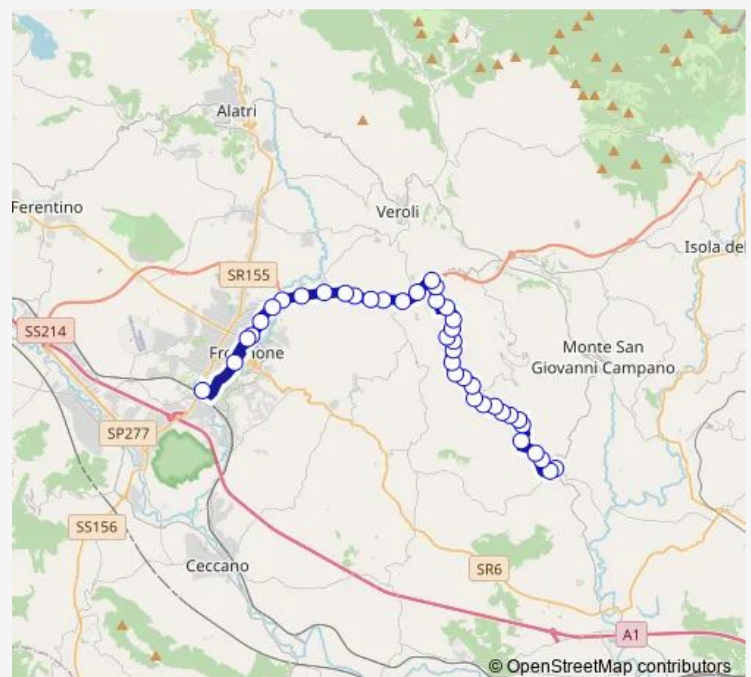

### Route schedule

Strangolagalli | Via Roma # f5580 — Frosinone | Piazza Pertini # f3486

Monday 07:05-18:25

Tuesday 07:05-18:25

Wednesday 07:05-18:25

Thursday 07:05-18:25

Friday 07:05-18:25

Saturday 18:30

### Route info

Direction: Strangolagalli | Via Roma # f5580

Stops: 40

Trip Duration: 0 hour 50 min

Strangolagalli - Frosinone # Fr2d

Boville | Via Sant'Angelo Via Mozzano # f5742

Veroli | Sant'Angelo in Villa # f5743