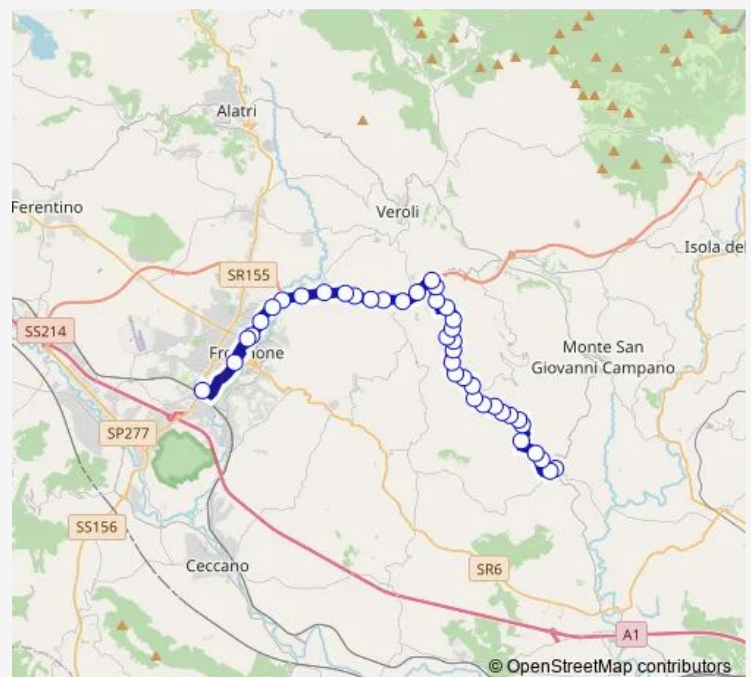

Boville | Via Casavitola Via Colle Fauccio # f5739

Boville | Via Casavitola Via Cooperativa # f5740

Boville | Casavitola # f5741

Route schedule

Strangolagalli | Via Roma # f5580 — Frosinone | Piazza Pertini # f3486

Monday 07:05-18:25

Tuesday 07:05-18:25

Wednesday 07:05-18:25

Thursday 07:05-18:25

Friday 07:05-18:25

Saturday 18:30

Sunday —

Route info

Direction: Strangolagalli | Via Roma # f5580

Stops: 40

Trip Duration: 0 hour 44 min

Strangolagalli - Frosinone # Fr2d

Boville | Via Sant'Angelo Via Mozzano # f5742

Veroli | Sant'Angelo in Villa # f5743

Veroli | Via Sant'Angelo Via Rivoli # f5744