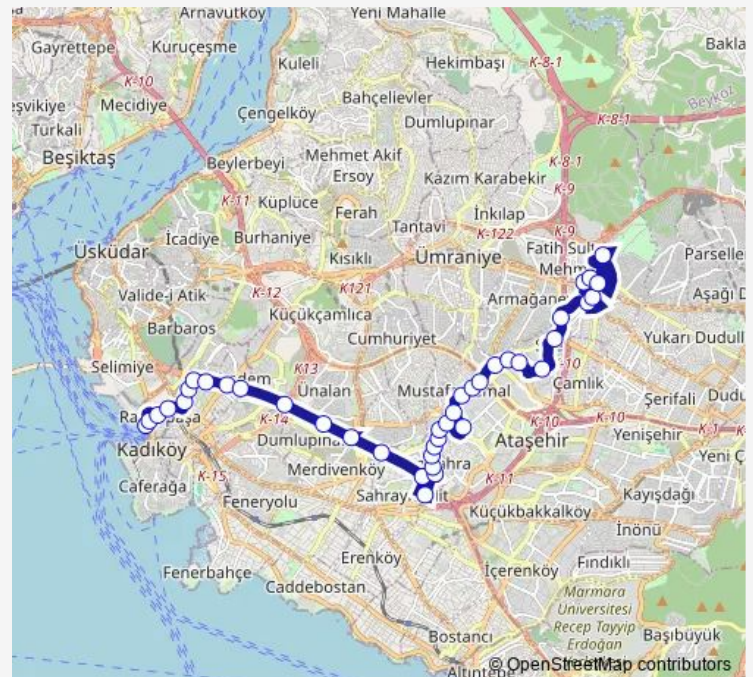

Thursday 06:00

Friday 06:00

Saturday 06:00

Sunday 06:00

Route info

Direction: Kadiköy

Stops: 40

Trip Duration: 0 hour 44 min

Kadiköy-Yenisahra-Tepeüstü Metro — Kadiköy-Yenisahra - Bati Ataşehir - Tepeüstü Metro - Şerifali Mah.

BusMaps

Karacaođlan

Kireçhaneler

Murat Sok.

Kelkit Sokak

Dereyolu

Hisarkent Sitesi

Friday 06:00

Saturday 06:00

Sunday 06:00

Route info

Direction: Ihlamurkuyu

Stops: 35

Trip Duration: 0 hour 42 min

D-100