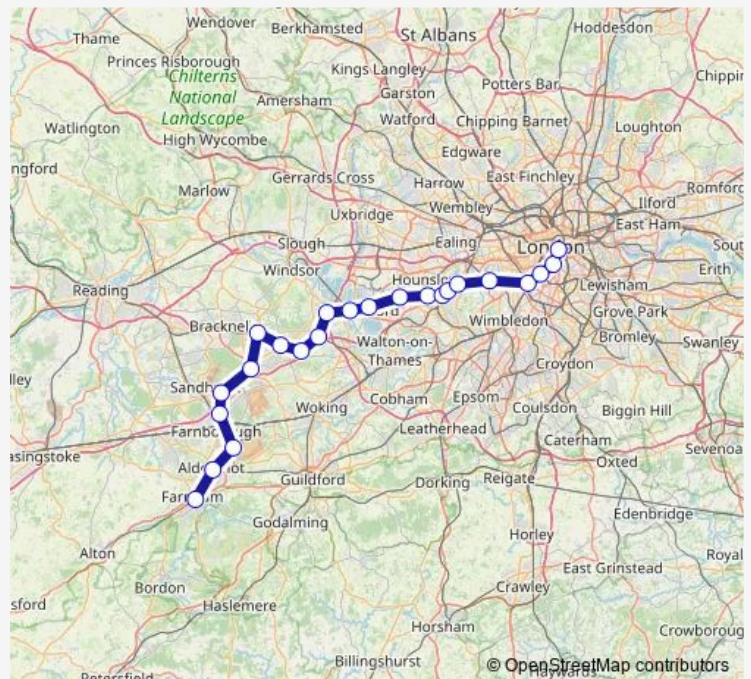

Wimbledon

Clapham Junction

London Waterloo

Route schedule

Farnham — London Waterloo

Monday 05:56

Tuesday —

Wednesday —

Thursday —

Friday —

Saturday —

Sunday 07:30

Route info

Direction: Farnham

Stops: 13

Trip Duration: 1 hour 0 min

Sw:Fnh->Wat — SW train service from FNH to Wat

Direction

Farnham — London Waterloo

23 stops

[Open route schedule](#)

Farnham

Aldershot

Ash Vale

Wednesday 06:19-07:20

Thursday 06:19-07:20

Friday 06:19-07:20

Saturday —

Sunday —

Route info

Direction: Farnham

Stops: 23