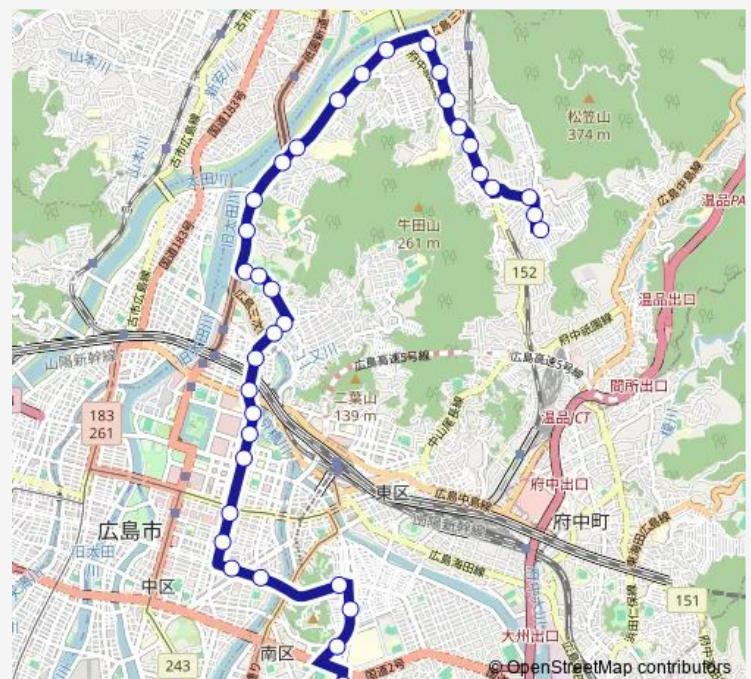

Thursday 07:10

Friday 07:10

Saturday —

Sunday —

Route info

Direction: 東浄小学校前

Stops: 36

Trip Duration: 1 hour 0 min