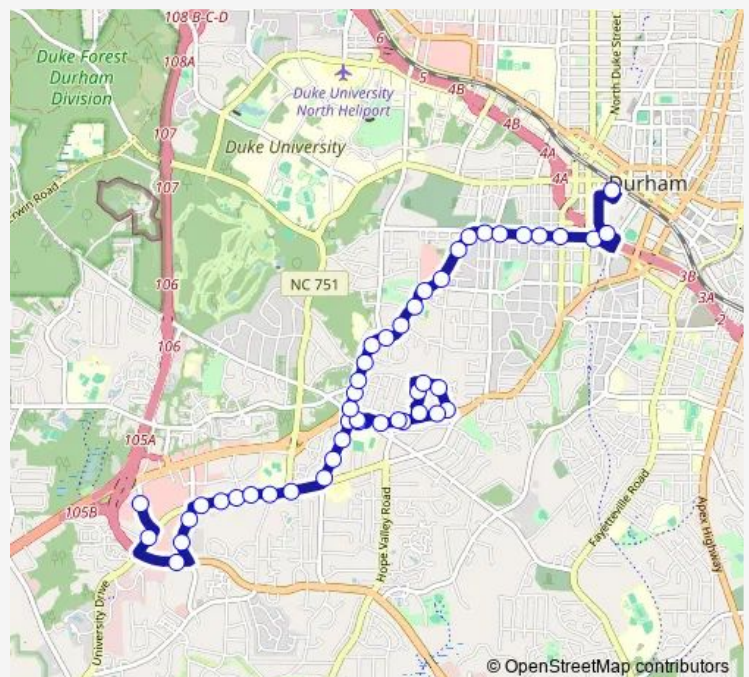

Bedford St at Balmoray Ct

Nation Ave at Bedford St

Route schedule

Westgate Dr at South Square (Burger King — Durham Station

Monday 06:38-17:38

Tuesday 06:38-17:38

Wednesday 06:38-17:38

Thursday 06:38-17:38

Friday 06:38-17:38

Saturday 06:38-17:38

Sunday —

Route info

Direction: Westgate Dr at South Square (Burger King

Stops: 46

Trip Duration: 0 hour 32 min

10B — 10b: Chpl Hill Rd – S. Square – Shannon

46 stops

[Open route schedule](#)

Durham Station

Willard St at Yancey St (Ramada Inn)

Willard St at Blackwell St (Eb)

Morehead Ave at Duke St (Wb)

Morehead Ave at Vickers Ave (Wb)

Morehead Ave at Arnette Ave (Wb)

Direction: Durham Station

Stops: 46

Trip Duration: 0 hour 30 min

Bedford St at Balmoray Ct

Nation Ave at Bedford St

James St at Nation Ave

James St at Durham Chapel Hill Blvd

Durham Chapel Hill Blvd at James St