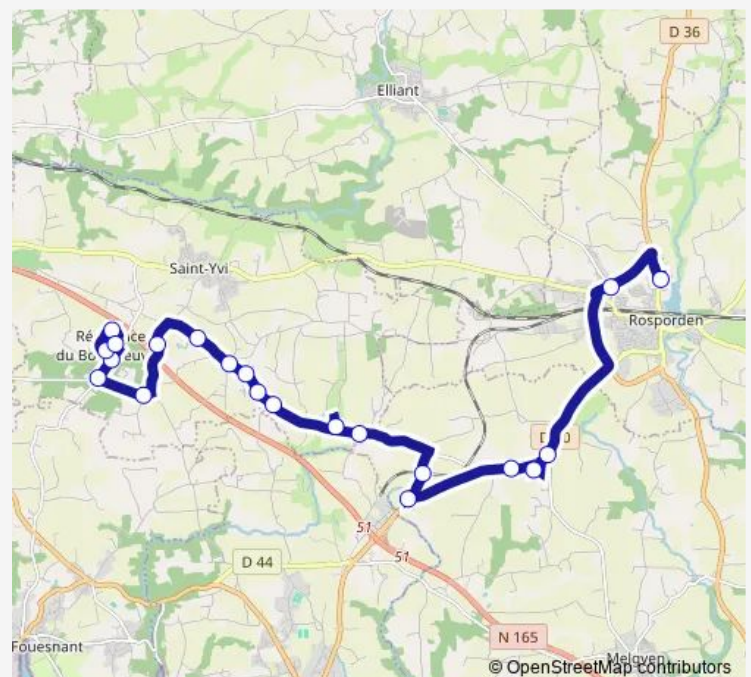

Le Roudou

Penhoat Cadol

Kerhuel

Ecole

Rond point Jeannes

College Pensivy

### Route schedule

Bois De Pleuven — College Pensivy

Monday 07:45

Tuesday 07:45

Wednesday 07:45

Thursday 07:45

Friday 07:45

Saturday —

### Route info

Direction: Bois De Pleuven

Stops: 18

Trip Duration: 0 hour 32 min

10B — St Yvi - Cadol - Rosporden

## Direction

College Pensivy — Bois De Pleuven

21 stops

[Open route schedule](#)

College Pensivy

Rond point Jeannes

Ecole

Lotissement