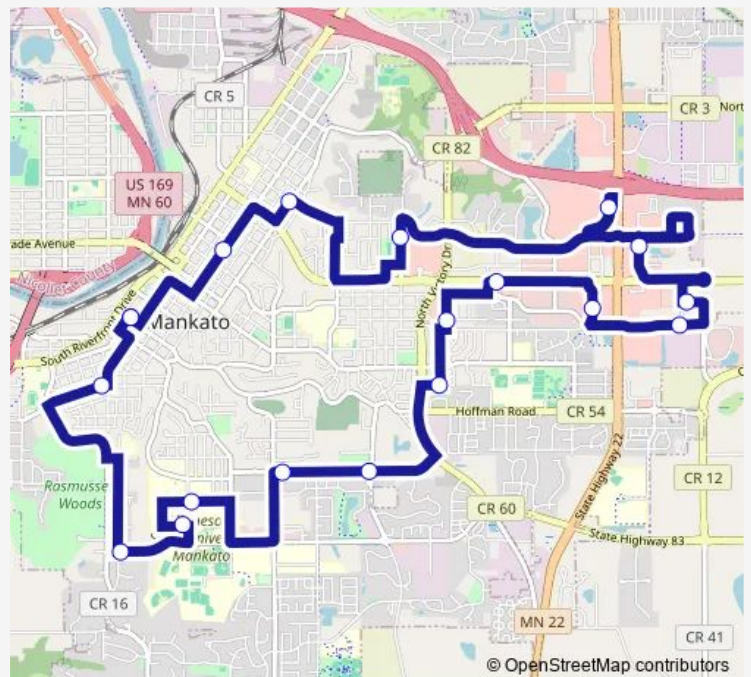

### Direction

Cherry St — Cherry St

19 stops

[Open route schedule](#)

Cherry St

Lincoln Community Center

Stadium Rd & James Ave

MSU - Centennial Student Union

Eastridge Clinic

Haefner Dr

River Hills Mall/Target

Orness Plaza

Adams St & N 6th St

Gus Johnson

Cherry St

### Route schedule

Cherry St — Cherry St

Monday	06:35-19:35
Tuesday	06:35-19:35
Wednesday	06:35-19:35
Thursday	06:35-19:35
Friday	06:35-19:35
Saturday	08:35-19:35
Sunday	08:35-16:35

### Route info

Direction: Cherry St

Stops: 19

Trip Duration: 0 hour 56 min

10b Bus time schedules and route maps are available in an offline PDF at [busmaps.com](https://busmaps.com). Use the [busmaps.com](https://busmaps.com) website to see live bus times, train schedule or subway schedule, and step-by-step directions for all public transit in Mankato