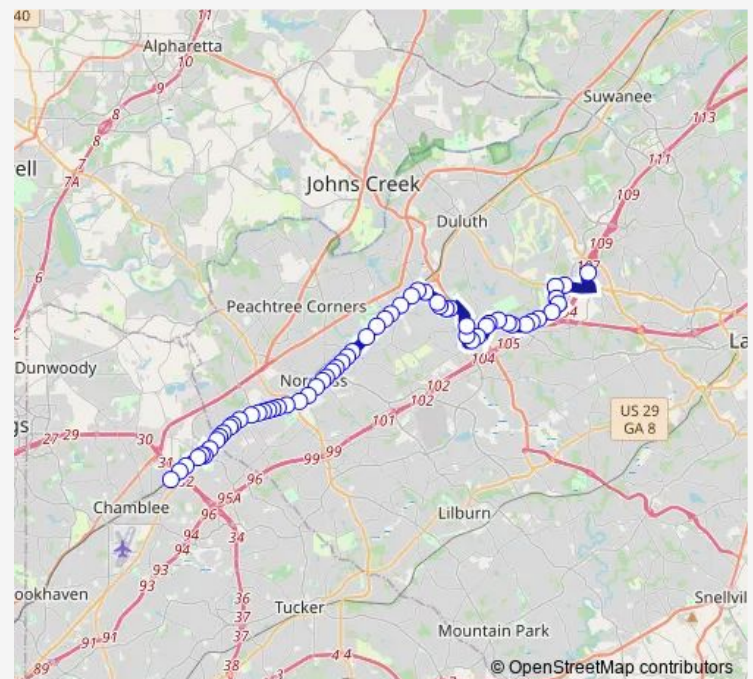

Buford Hwy at Oak Rd Ib

Buford Hwy at Hillside Dr Ib

Buford Hwy & Pine St Ib

Buford Hwy at Car Z Atlanta Ib

Buford Hwy & Gwinn Dr Ib

Buford Hwy & S Peachtree St Ib

Route schedule

Doraville Marta Station — Sugarloaf Mills P&R Local

Monday 06:20-19:20

Tuesday 06:20-19:20

Wednesday 06:20-19:20

Thursday 06:20-19:20

Friday 06:20-19:20

Saturday 06:35-20:35

Sunday —

Route info

Direction: Doraville Marta Station

Stops: 68

Trip Duration: 0 hour 55 min

10B — Sugarloaf - GTC - Dora via Remington

Buford Hwy at Huntington Rd Apts Ib

Buford Hwy at Jimmy Carter Ib

Buford Hwy & N Norcross Tucker Rd