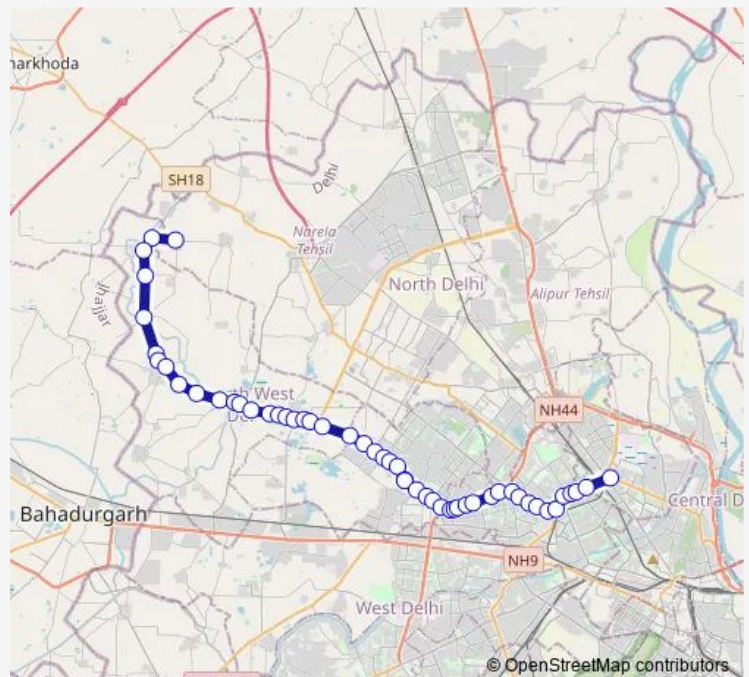

### Route schedule

Katewara Village — Azadpur Terminal

Monday 05:00-22:12

Tuesday 05:00-22:12

Wednesday 05:00-22:12

Thursday 05:00-22:12

Friday 05:00-22:12

Saturday 05:00-22:12

### Route info

Direction: Katewara Village

Stops: 51

Trip Duration: 2 hour 2 min

■ 114bspdown

BusMaps

Rajeev Nagar

Begumpur