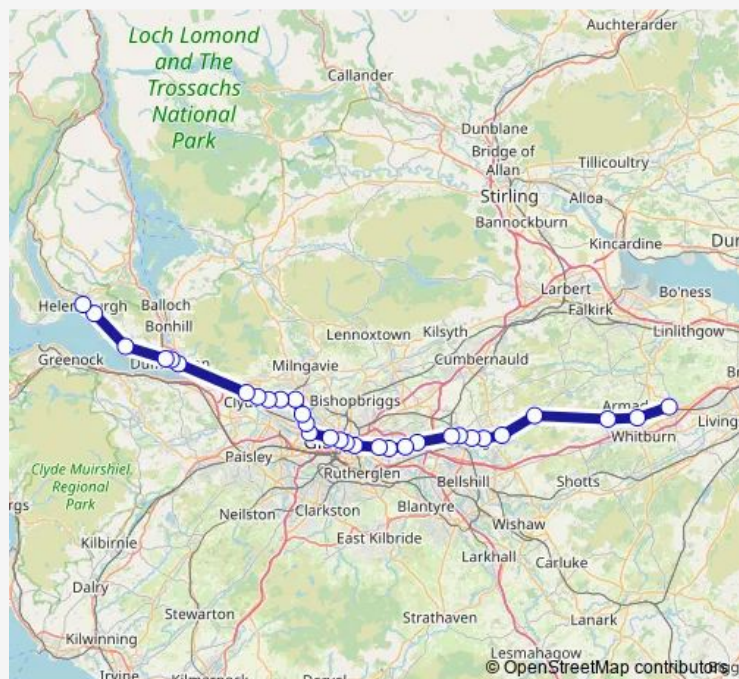

Rail Sr:Bhg->Hlc SR train service from BHG to Hlc

[Go to website](#)

Direction

Bathgate — Helensburgh Central

31 stops

[Open route schedule](#)

- Bathgate
- Armadale (W Lothian)
- Blackridge
- Caldercruix
- Drumgelloch
- Airdrie
- Coatdyke
- Coatbridge Sunnyside
- Blairhill
- Easterhouse
- Garrowhill
- Shettleston
- Carntyne
- Bellgrove
- High Street (Glasgow)
- Glasgow Queen Street
- Charing Cross (Glasgow)
- Partick
- Hyndland
- Anniesland
- Westerton

Route schedule

Bathgate — Helensburgh Central

Monday	—
Tuesday	—
Wednesday	—
Thursday	—
Friday	—
Saturday	—
Sunday	08:06

Route info

Direction: Bathgate

Stops: 31

Trip Duration: 1 hour 38 min

■ Sr:Bhg->Hlc — SR train service from BHG to Hlc

Drumchapel

Drumry

Singer

Dalmuir

Dumbarton East

Dumbarton Central

Dalreoch

Cardross

Craigendoran

Helensburgh Central

Direction

Bathgate — Helensburgh Central

26 stops

[Open route schedule](#)

Bathgate

Drumgelloch