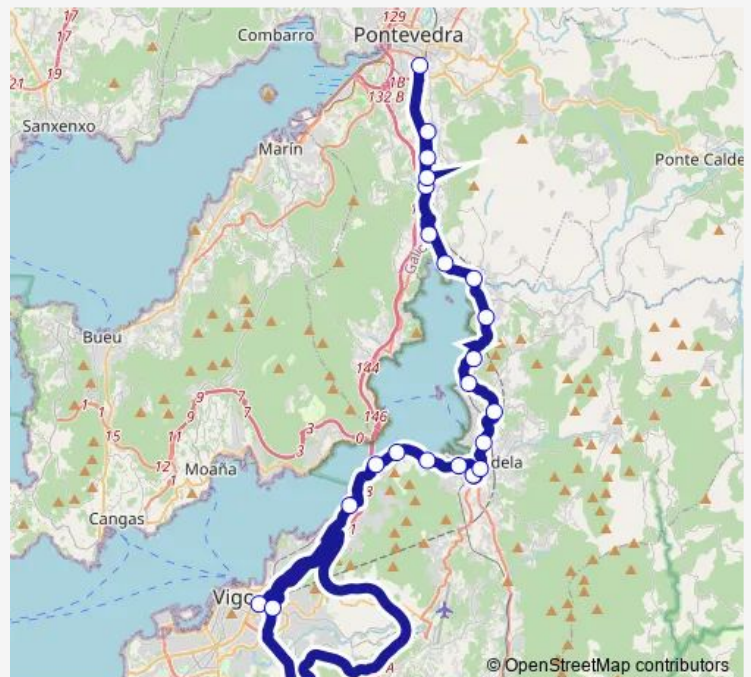

Thursday —

Friday 22:30

Saturday 22:30

Sunday —

Route info

Direction: Vigo E.I.

Stops: 22

Trip Duration: 0 hour 58 min