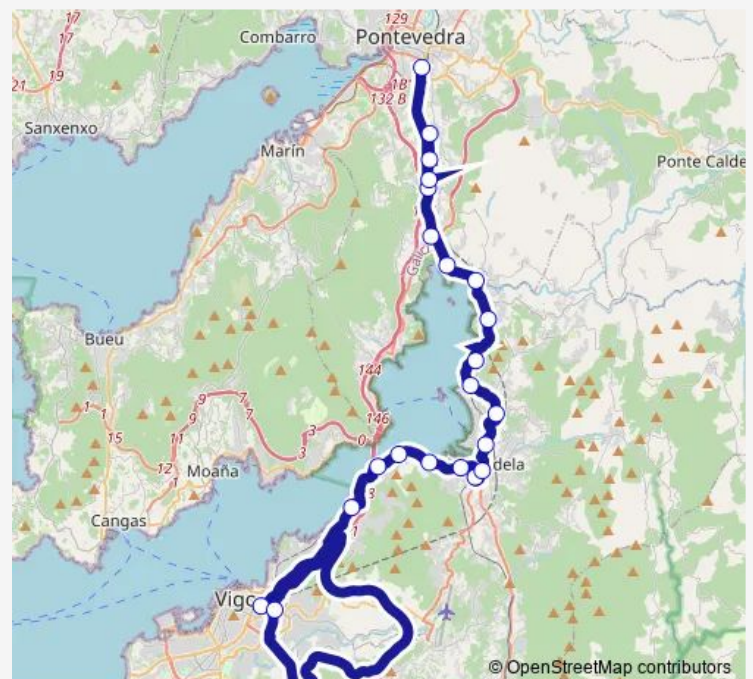

Thursday 22:30

Friday 22:30

Saturday 22:30

Sunday —

Route info

Direction: Vigo E.I.

Stops: 22

Trip Duration: 0 hour 58 min