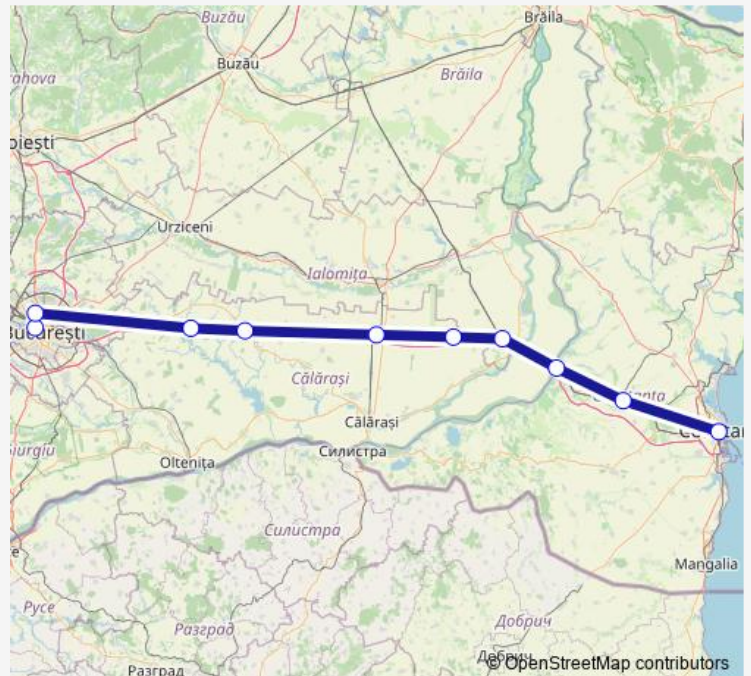

Rail R-E: București Nord Gr.A - Constanța R-E: București Nord Gr.A - București Băneasa - Sărulești - Lehliu - Ciulnița - Ștefan cel Mare h. - Fetești - Cernavodă Pod - Medgidia - Constanța

[Go to website](#)

Direction

București Nord Gr.A — Constanța

10 stops

[Open route schedule](#)

București Nord Gr.A

București Băneasa

Sărulești

Lehliu

Ciulnița

Ștefan cel Mare h.

Fetești

Cernavodă Pod

Medgidia

Constanța

Route schedule

București Nord Gr.A — Constanța

Monday	21:07
Tuesday	21:07
Wednesday	21:07
Thursday	21:07
Friday	21:07
Saturday	21:07
Sunday	21:07

Route info

Direction: București Nord Gr.A

Stops: 10

Trip Duration: 3 hour 0 min

R-E: București Nord Gr.A - Constanța Rail time schedules and route maps are available in an offline PDF at busmaps.com. Use the busmaps.com website to see live bus times, train schedule or subway schedule, and step-by-step directions for all public transit in Bucharest