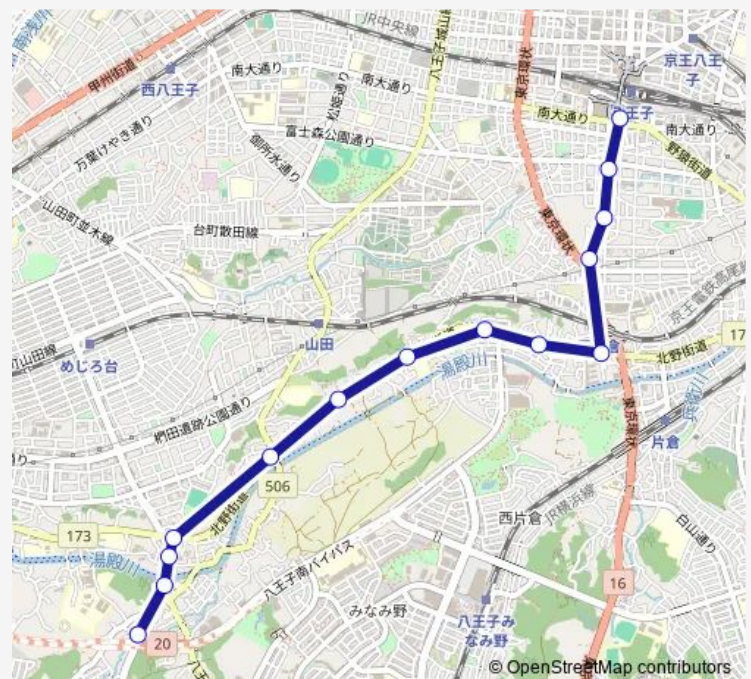

Direction

八王子駅南口 — 榛名橋

14 stops

[Open route schedule](#)

八王子駅南口

子安三丁目

とちのき坂

子安坂上

Friday 09:25-09:45

Saturday —

Sunday —

Route info

Direction: 八王子駅南口

Stops: 14

Trip Duration: 0 hour 16 min

八 8 4-入 Bus time schedules and route maps are available in an offline PDF at busmaps.com. Use the busmaps.com website to see live bus times, train schedule or subway schedule, and step-by-step directions for all public transit in Hachioji