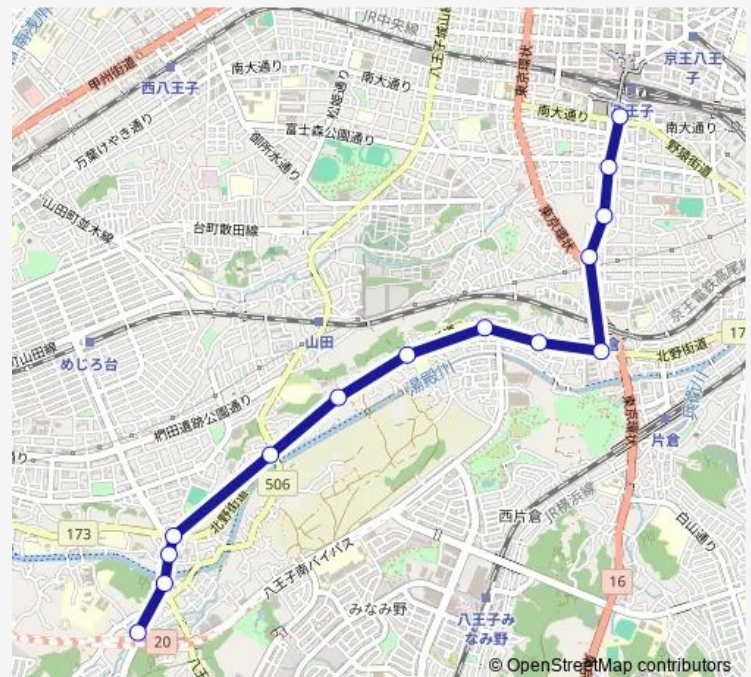

Friday 09:25-09:45

Saturday —

Sunday —

Route info

Direction: 八王子駅南口

Stops: 14

Trip Duration: 0 hour 16 min

八 8 4-入 Bus time schedules and route maps are available in an offline PDF at busmaps.com. Use the busmaps.com website to see live bus times, train schedule or subway schedule, and step-by-step directions for all public transit in Hachioji