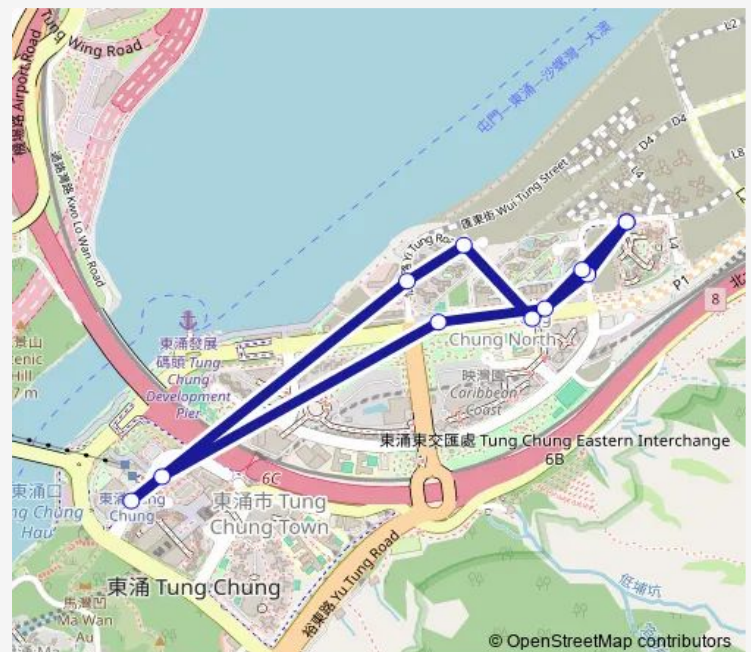

[Lwb] YU NGA Court, Ying HEI Road|[Nlb] YU NGA Court

[Lwb] Century Link|[Nlb] Century Link

[Ctb] THE Visionary, Ying Tung Road|[Lwb] THE Visionary|[Nlb] THE Visionary (North Bound)

[Lwb] Ying Tung Estate|[Lwb] Ying Tung Estate BUS Terminus|[Nlb] Ying Tung Estate

Route schedule

[Lwb] Ying Tung Estate|[Lwb] Ying Tung Estate BUS Terminus|[Nlb] Ying Tung Estate — [Lwb] Ying Tung Estate|[Lwb] Ying Tung Estate BUS Terminus|[Nlb] Ying Tung Estate

Monday	05:30-20:20
Tuesday	05:30-20:20
Wednesday	05:30-20:20
Thursday	05:30-20:20
Friday	05:30-20:20
Saturday	05:30-19:00
Sunday	05:30-19:00

Route info

Direction: [Lwb] Ying Tung Estate|[Lwb] Ying Tung Estate BUS Terminus|[Nlb] Ying Tung Estate

Stops: 11

Trip Duration: 0 hour 10 min

Direction

[Lwb] Ying Tung Estate|[Lwb] Ying Tung Estate BUS Terminus|[Nlb] Ying Tung Estate — [Lwb] Ying Tung Estate|[Lwb] Ying Tung Estate BUS Terminus|[Nlb] Ying Tung Estate

9 stops

[Open route schedule](#)

[Lwb] Ying Tung Estate|[Lwb] Ying Tung Estate BUS Terminus|[Nlb] Ying Tung Estate

[Ctb] THE Visionary, Ying Tung Road|[Lwb] THE Visionary|[Nlb] THE Visionary (South Bound)