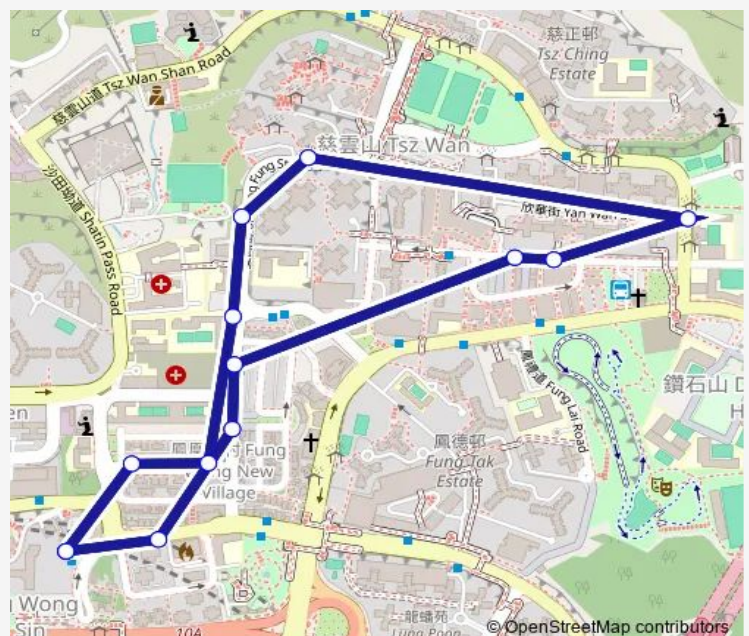

YUK WAH Street, Outside Manning Theatre Building|Yuk WAH Street, Near YUK WAH Crescent

NO. 56 YUK WAH Street

No.62 Sheung Fung Street

NO. 34 Sheung Fung Street|No.32-34 Sheung Fung Street

Fung TAK Road, Outside Wong TAI SIN Fire Station|Fung TAK Road, Fung TAK Road, Near Fire Services Department Wong TAI SIN Rank AND File Married Quarters Block A near Fire Services Department Wong TAI SIN Rank AND File Married Quarters Block A

Wong TAI SIN Public Light BUS (Scheduled) Service Terminus

Route schedule

Wong TAI SIN Public Light BUS (Scheduled) Service Terminus — Wong TAI SIN Public Light BUS (Scheduled) Service Terminus

Monday	05:00-01:00 ⁺¹
Tuesday	05:00-01:00 ⁺¹
Wednesday	05:00-01:00 ⁺¹
Thursday	05:00-01:00 ⁺¹
Friday	05:00-01:00 ⁺¹
Saturday	05:00-01:00 ⁺¹
Sunday	05:00-01:00 ⁺¹

Route info

Direction: Wong TAI SIN Public Light BUS (Scheduled) Service Terminus

Stops: 13

Trip Duration: 0 hour 11 min

37m Bus time schedules and route maps are available in an offline PDF at busmaps.com. Use the busmaps.com website to see live bus times, train schedule or subway schedule, and step-by-step directions for all public transit in Wong Tai Sin