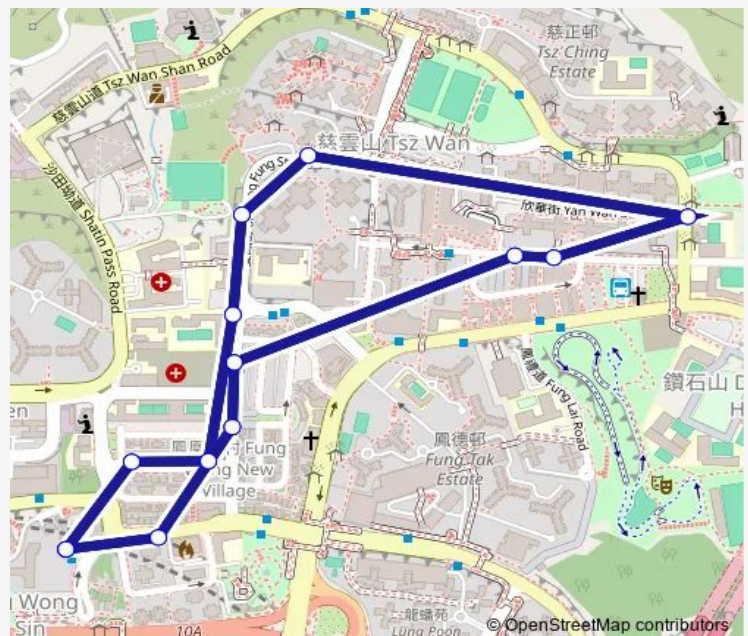

### Route schedule

WONG TAI SIN PUBLIC LIGHT BUS (SCHEDULED) SERVICE TERMINUS — WONG TAI SIN PUBLIC LIGHT BUS (SCHEDULED) SERVICE TERMINUS

Monday	05:00-01:00 <sup>+1</sup>
Tuesday	05:00-01:00 <sup>+1</sup>
Wednesday	05:00-01:00 <sup>+1</sup>
Thursday	05:00-01:00 <sup>+1</sup>
Friday	05:00-01:00 <sup>+1</sup>
Saturday	05:00-01:00 <sup>+1</sup>
Sunday	05:00-01:00 <sup>+1</sup>

### Route info

Direction: WONG TAI SIN PUBLIC LIGHT BUS (SCHEDULED) SERVICE TERMINUS

Stops: 13

Trip Duration: 0 hour 13 min

37M Bus time schedules and route maps are available in an offline PDF at [busmaps.com](https://busmaps.com). Use the [busmaps.com](https://busmaps.com) website to see live bus times, train schedule or subway schedule, and step-by-step directions for all public transit in Wong Tai Sin