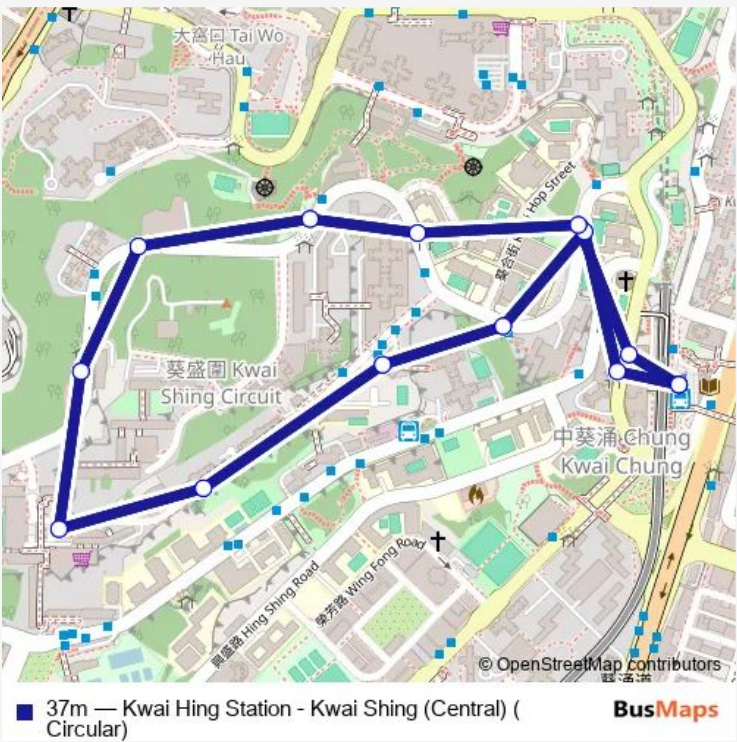

Bus 37m Kwai Hing Station - Kwai Shing (Central) (Circular)

[Go to website](#)

**Direction**  
 [Kmb] Kwai Hing Station BUS Terminus — [Kmb] Kwai Hing Station BUS Terminus  
 14 stops  
[Open route schedule](#)

- [Kmb] Kwai Hing Station BUS Terminus
- [Ctb] Kwai Hong Court, TAI WO HAU Road|[Kmb] Kwai Hong Court
- [Kmb] LAM WOO Memorial Secondary School
- [Kmb] Shing Fung House Kwai Shing Estate
- [Kmb] Kwai Shing East BUS Terminus
- [Ctb] Kwai Luen Estate, Kwai Luen Road|[Kmb] Kwai Luen Estate
- [Kmb] Kwai Shing Central BUS Terminus
- [Ctb] LU Kwong FAI Memorial School, Kwai Shing Circuit|[Kmb] LU Kwong FAI Memorial School
- [Ctb] High Prosperity Terrace, Kwai Shing Circuit|[Kmb] High Prosperity Terrace
- [Ctb] Shing ON House Kwai Shing Estate, Kwai Shing Circuit|[Kmb] Shing ON House Kwai Shing Estate
- [Ctb] Kwai YIP Street, Kwai Shing Circuit|[Kmb] Kwai YIP Street Kwai Shing
- [Ctb] LAM WOO Memorial Secondary School, Kwai Shing Circuit|[Kmb] LAM WOO Memorial Secondary School
- [Ctb] SUN Kwai Hing Gardens, TAI WO HAU Road|[Kmb] Kwai Hong Court
- [Kmb] Kwai Hing Station BUS Terminus

Route schedule  
 [Kmb] Kwai Hing Station BUS Terminus — [Kmb] Kwai Hing Station BUS Terminus

Monday	06:00-22:50
Tuesday	06:00-22:50
Wednesday	06:00-22:50
Thursday	06:00-22:50
Friday	06:00-22:50
Saturday	06:00-20:00
Sunday	06:00-20:00

Route info  
 Direction: [Kmb] Kwai Hing Station BUS Terminus  
 Stops: 14  
 Trip Duration: 0 hour 14 min

37m Bus time schedules and route maps are available in an offline PDF at [busmaps.com](https://busmaps.com). Use the [busmaps.com](https://busmaps.com) website to see live bus times, train schedule or subway schedule, and step-by-step directions for all public transit in Tsuen Wan