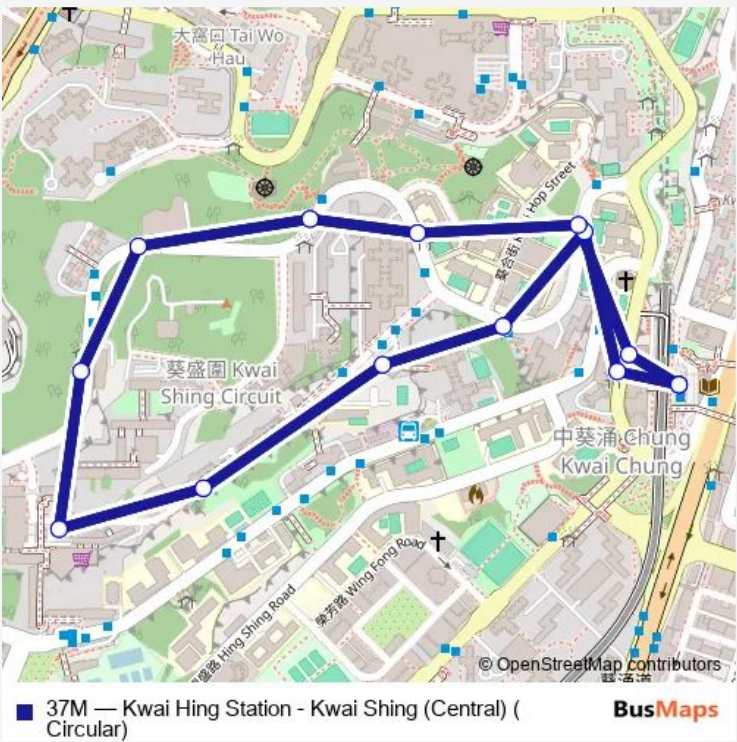

**Bus 37M Kwai Hing Station - Kwai Shing (Central) (Circular)**

[Go to website](#)

**Direction**  
 [Kmb] Kwai Hing Station BUS Terminus — [Kmb] Kwai Hing Station BUS Terminus  
 14 stops  
[Open route schedule](#)

- [Kmb] Kwai Hing Station BUS Terminus
- [Ctb] Kwai Hong Court, TAI WO HAU Road|[Kmb] Kwai Hong Court
- [Kmb] LAM WOO Memorial Secondary School
- [Kmb] Shing Fung House Kwai Shing Estate
- [Kmb] Kwai Shing East BUS Terminus
- [Ctb] Kwai Luen Estate, Kwai Luen Road|[Kmb] Kwai Luen Estate
- [Kmb] Kwai Shing Central BUS Terminus
- [Ctb] LU Kwong FAI Memorial School, Kwai Shing Circuit|[Kmb] LU Kwong FAI Memorial School
- [Ctb] High Prosperity Terrace, Kwai Shing Circuit|[Kmb] High Prosperity Terrace
- [Ctb] Shing ON House Kwai Shing Estate, Kwai Shing Circuit|[Kmb] Shing ON House Kwai Shing Estate
- [Ctb] Kwai YIP Street, Kwai Shing Circuit|[Kmb] Kwai YIP Street Kwai Shing
- [Ctb] LAM WOO Memorial Secondary School, Kwai Shing Circuit|[Kmb] LAM WOO Memorial Secondary School
- [Ctb] SUN Kwai Hing Gardens, TAI WO HAU Road|[Kmb] Kwai Hong Court
- [Kmb] Kwai Hing Station BUS Terminus

**Route schedule**  
 [Kmb] Kwai Hing Station BUS Terminus — [Kmb] Kwai Hing Station BUS Terminus

Monday	06:00-22:50
Tuesday	06:00-22:50
Wednesday	06:00-22:50
Thursday	06:00-22:50
Friday	06:00-22:50
Saturday	06:00-20:00
Sunday	06:00-20:00

**Route info**  
 Direction: [Kmb] Kwai Hing Station BUS Terminus  
 Stops: 14  
 Trip Duration: 0 hour 14 min

37M Bus time schedules and route maps are available in an offline PDF at [busmaps.com](https://busmaps.com). Use the [busmaps.com](https://busmaps.com) website to see live bus times, train schedule or subway schedule, and step-by-step directions for all public transit in Tsuen Wan