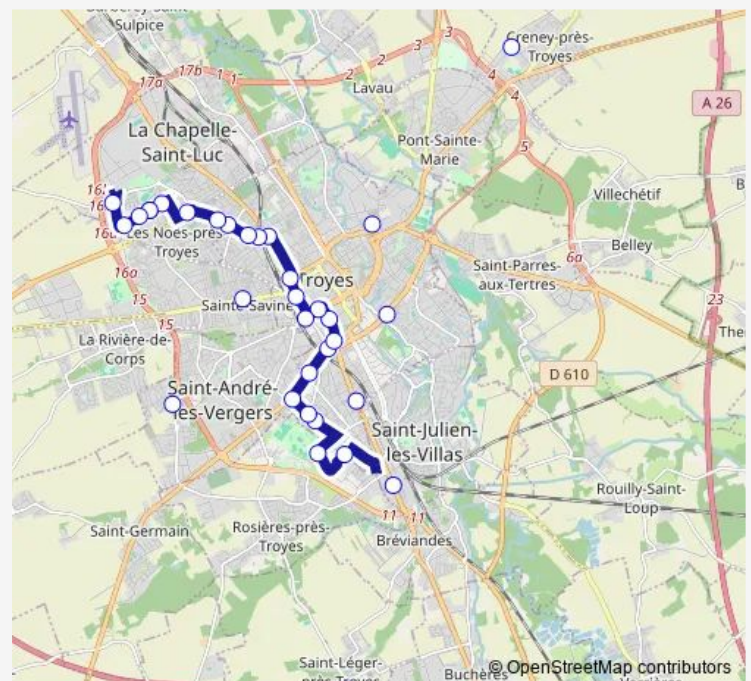

Direction

Chaillouet — Pressoir

34 stops

[Open route schedule](#)

Chaillouet

Chaumard

Quenedey

Iut

Cci

Route schedule

Chaillouet — Pressoir

Monday —

Tuesday —

Wednesday 09:38-20:01

Thursday —

Friday —

Saturday —

Sunday 09:38-20:04

Route info

Direction: Chaillouet

Stops: 34

Trip Duration: 0 hour 37 min

D6 — LA Chapelle Pres DE Lyon - Chartreux

ST Martin

Guerarde

Lacoste

Blanqui

DE Vlaminc

Marots

Clos D'Herbigny

Palissy

Massenet